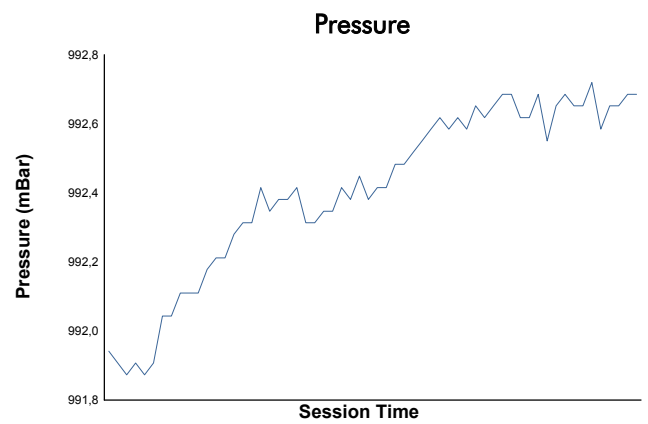

MISANO
COPPA SHELL
Free Practice
Weather Report

Track Status: **WET**