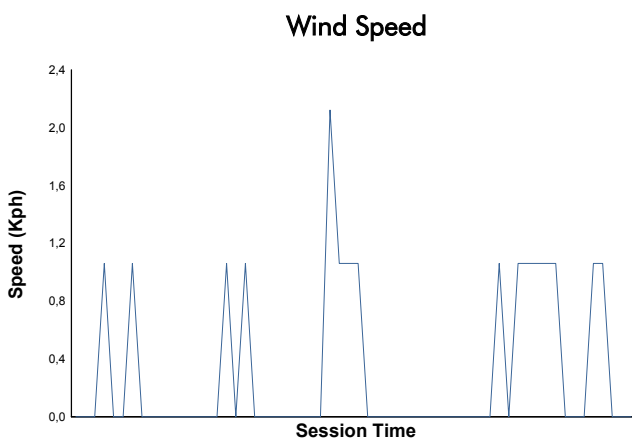

MISANO
COPPA SHELL
Free Practice
Weather Report

Track Status: **WET**