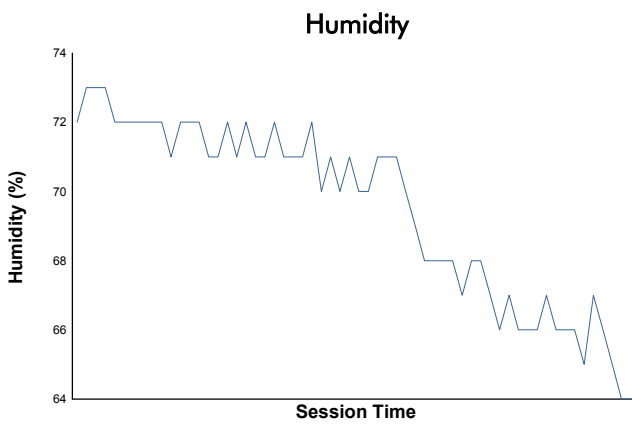

MISANO
COPPA SHELL
Free Practice
Weather Report

Track Status: **WET**