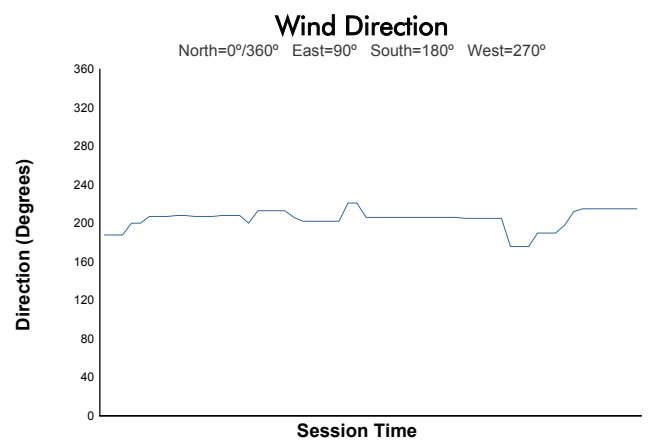

MISANO
COPPA SHELL
Free Practice
Weather Report

Track Status: **WET**