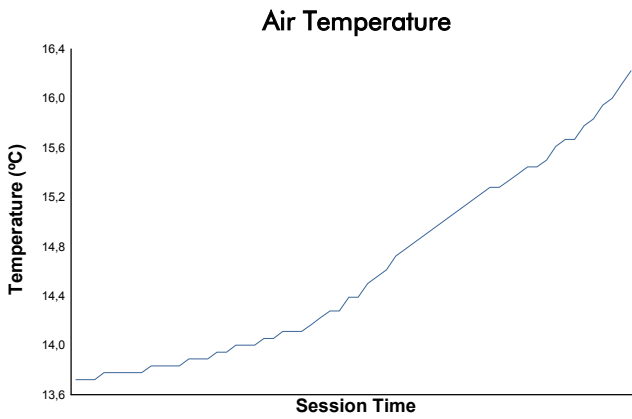

MISANO
COPPA SHELL
Free Practice
Weather Report

Track Status: **WET**