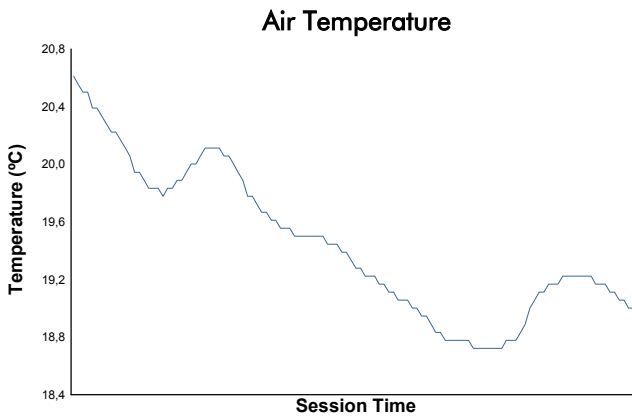

MISANO
COPPA SHELL
 Test 2
 Weather Report

Track Status: **WET**