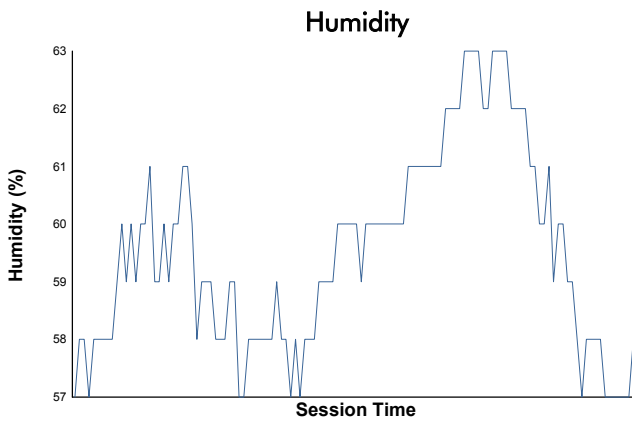

MISANO
COPPA SHELL
 Test 2
 Weather Report

Track Status: **WET**