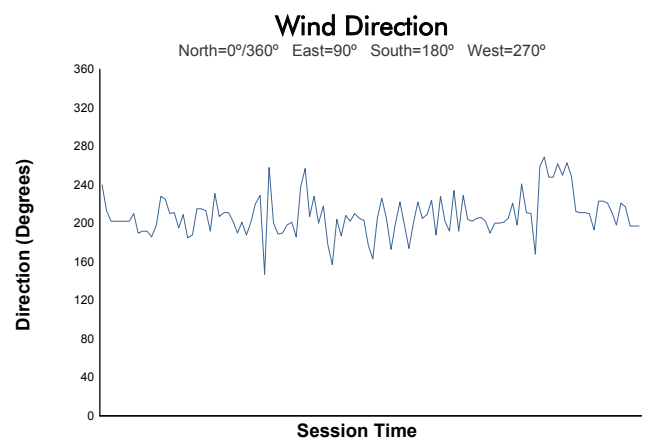

MISANO
COPPA SHELL
 Test 2
 Weather Report

Track Status: **WET**