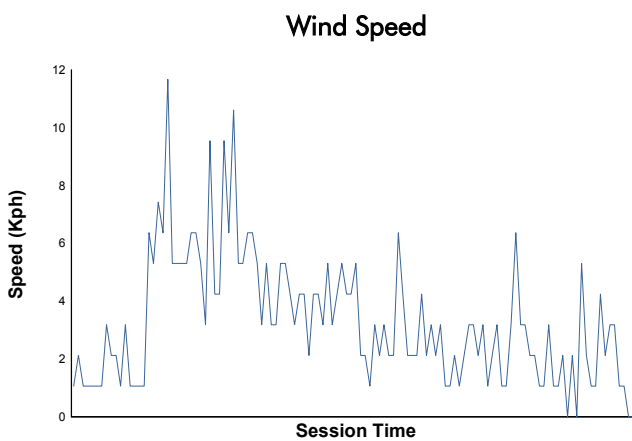

MISANO
COPPA SHELL
 Test 2
 Weather Report

Track Status: **WET**