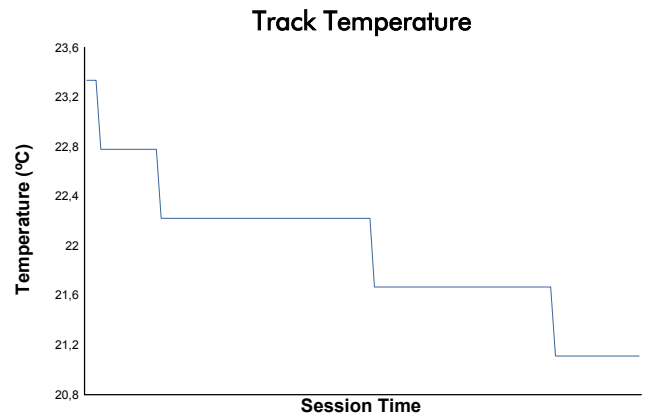

MISANO
COPPA SHELL
 Test 2
 Weather Report

Track Status: **WET**