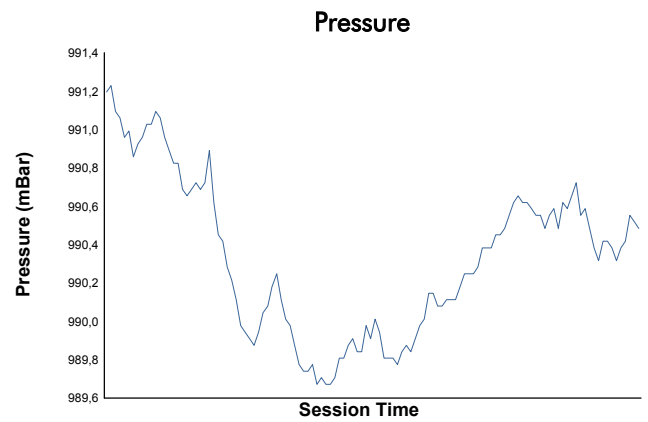

MISANO
COPPA SHELL
 Test 2
 Weather Report

Track Status: **WET**