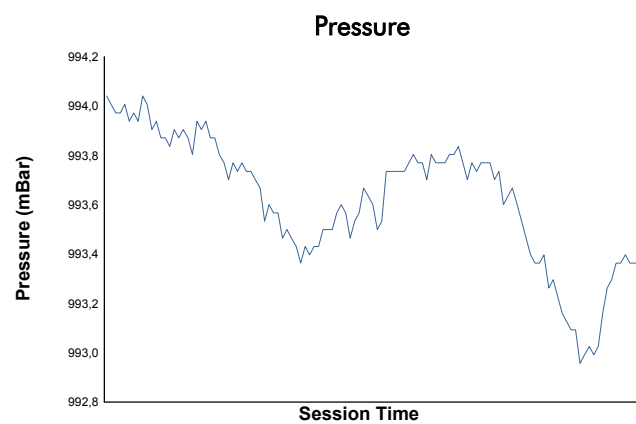

MISANO
COPPA SHELL
Test 1
Weather Report

Track Status: **DRY**