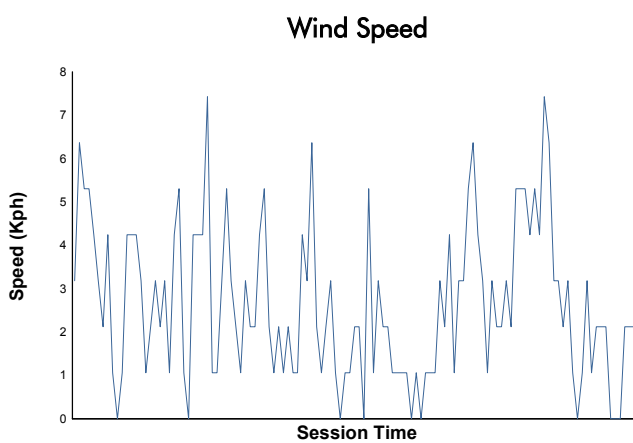

MISANO
COPPA SHELL
Test 1
Weather Report

Track Status: **DRY**