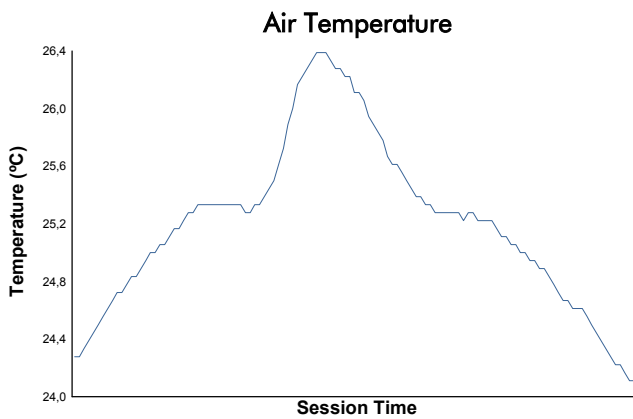

MISANO
COPPA SHELL
Test 1
Weather Report

Track Status: **DRY**