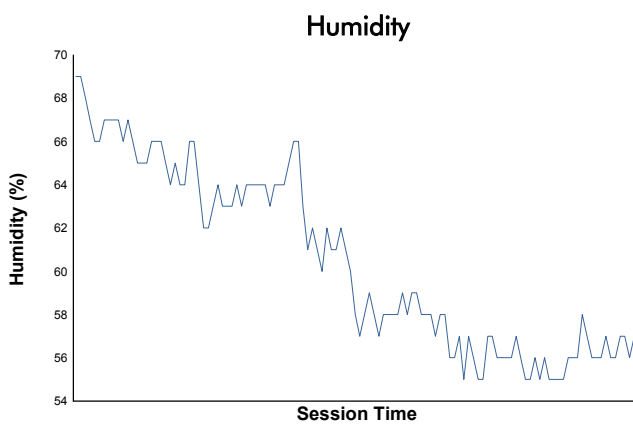

MISANO
COPPA SHELL
Test 1
Weather Report

Track Status: **DRY**