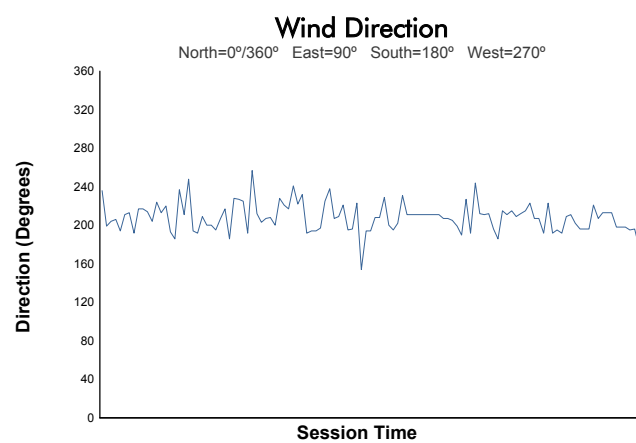

MISANO
COPPA SHELL
Test 1
Weather Report

Track Status: **DRY**