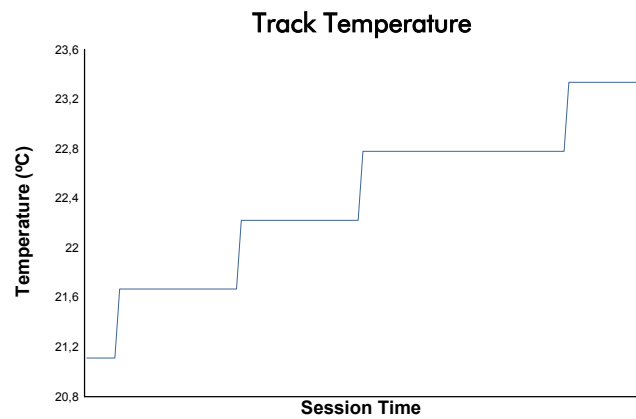

MISANO
COPPA SHELL
Test 1
Weather Report

Track Status: **DRY**