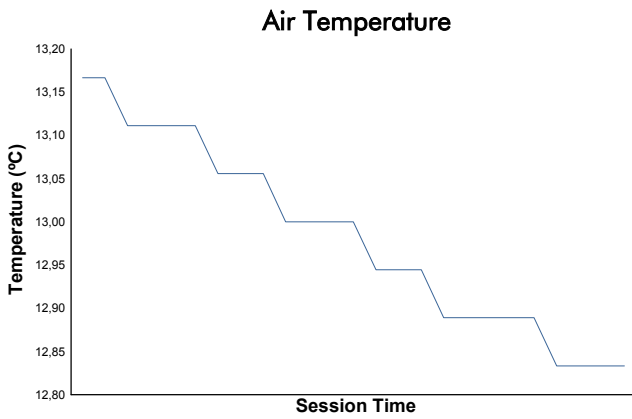

MISANO
TROFEO PIRELLI
Race 2
Weather Report

Track Status: **WET**