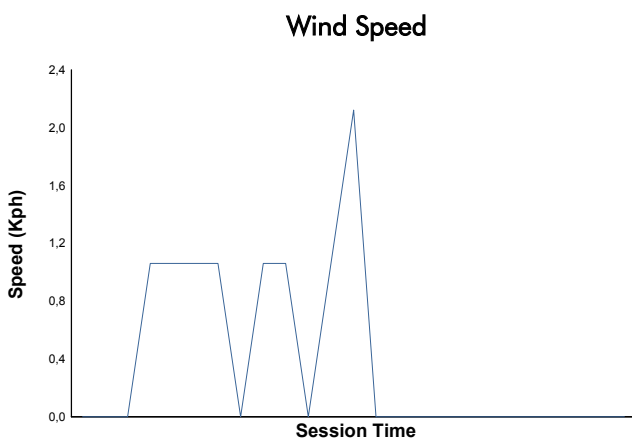

MISANO
TROFEO PIRELLI
Race 2
Weather Report

Track Status: **WET**