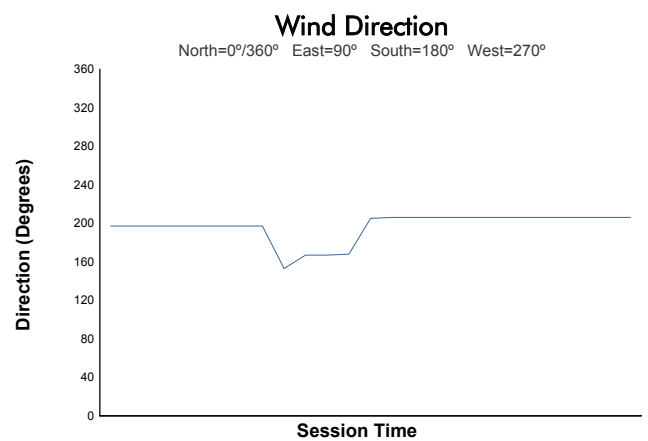

MISANO
TROFEO PIRELLI
Race 2
Weather Report

Track Status: **WET**