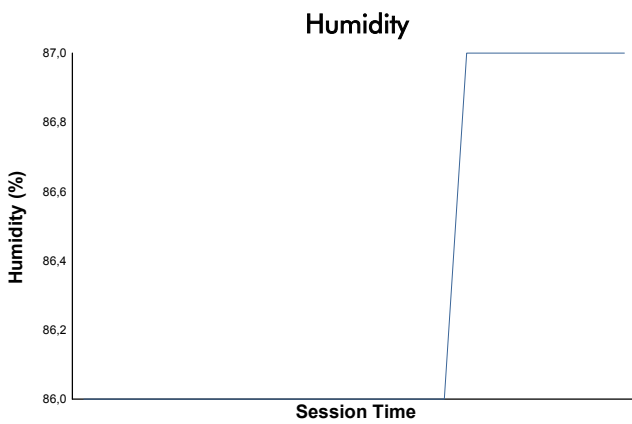

MISANO
TROFEO PIRELLI
Race 2
Weather Report

Track Status: **WET**