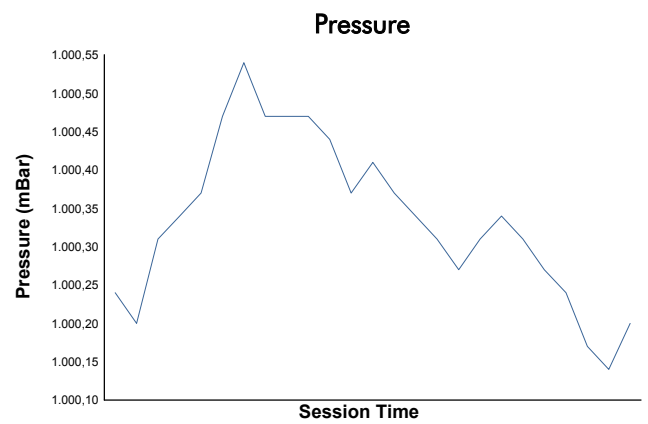

MISANO
TROFEO PIRELLI
Race 2
Weather Report

Track Status: **WET**