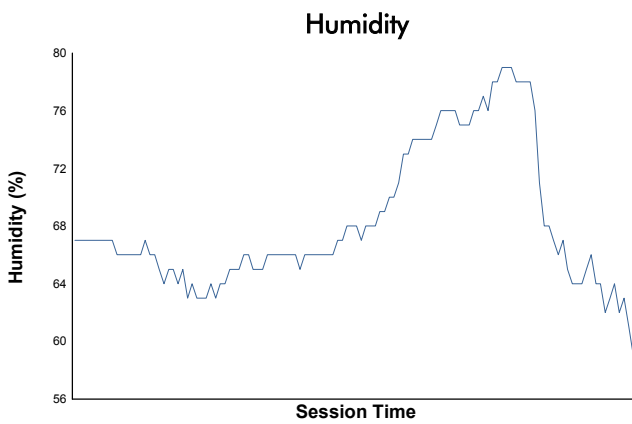

MISANO
TROFEO PIRELLI
Test 2
Weather Report

Track Status: **WET**