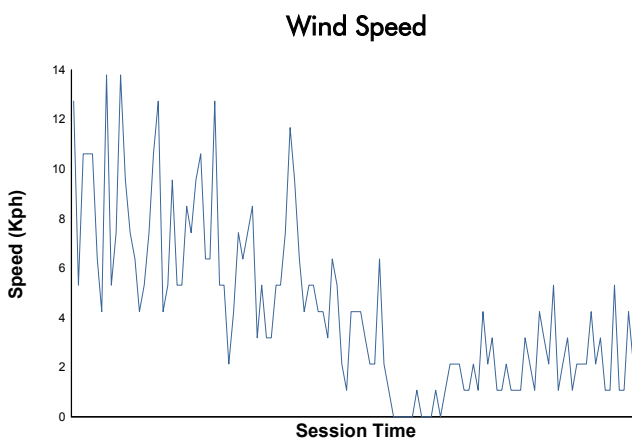

MISANO
TROFEO PIRELLI
Test 2
Weather Report

Track Status: **WET**