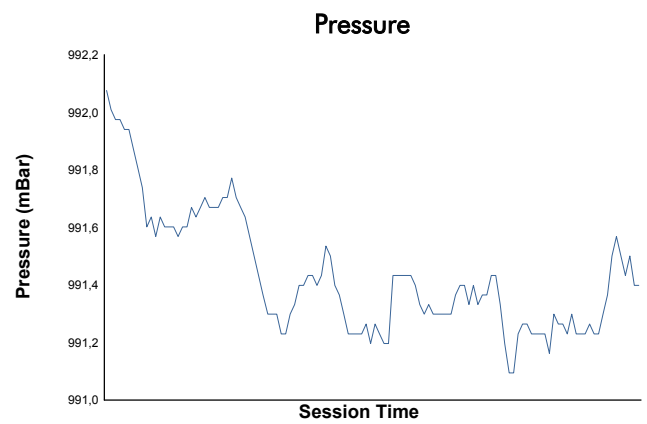

MISANO
TROFEO PIRELLI
Test 2
Weather Report

Track Status: **WET**