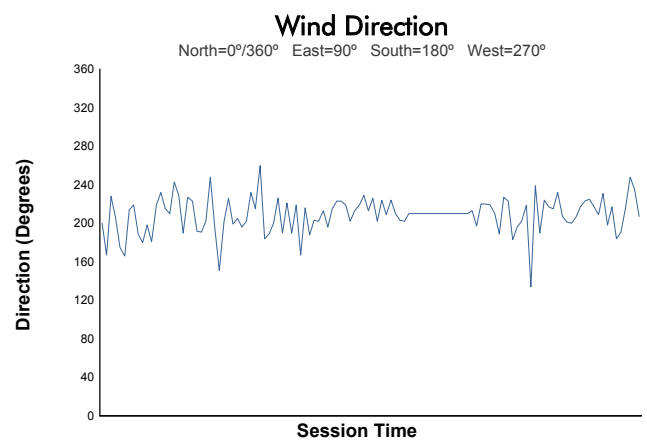

MISANO
TROFEO PIRELLI
Test 2
Weather Report

Track Status: **WET**