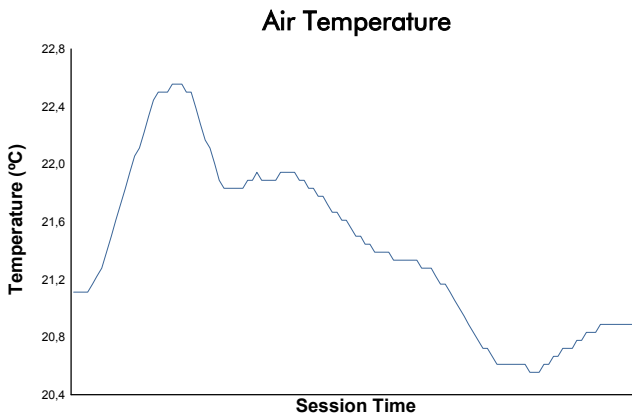

MISANO
TROFEO PIRELLI
Test 2
Weather Report

Track Status: **WET**