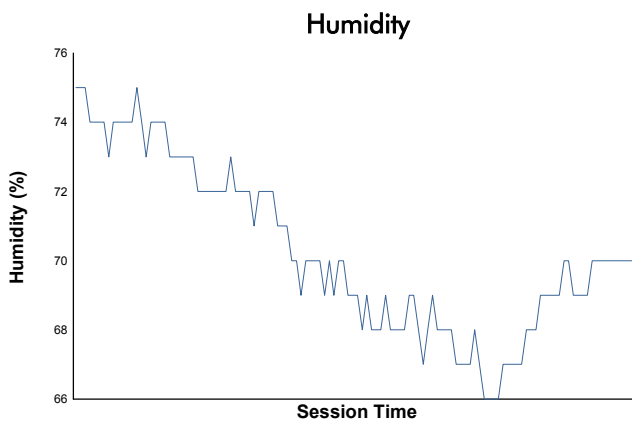

MISANO
TROFEO PIRELLI
Test 1
Weather Report

Track Status: **WET**