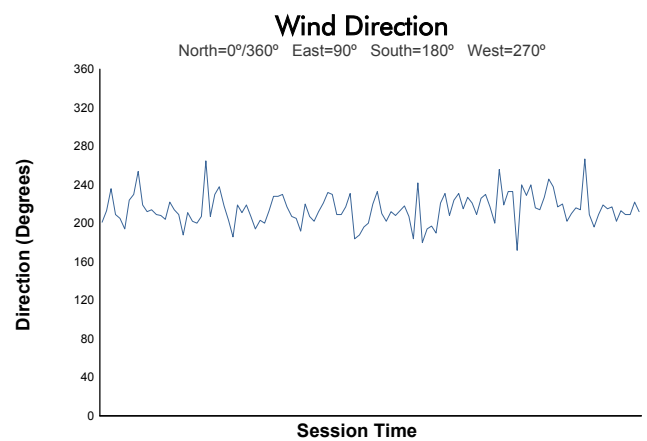

MISANO
TROFEO PIRELLI
Test 1
Weather Report

Track Status: **WET**