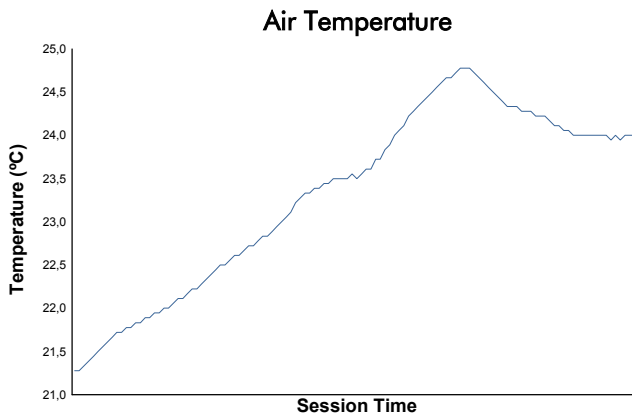

MISANO
TROFEO PIRELLI
Test 1
Weather Report

Track Status: **WET**