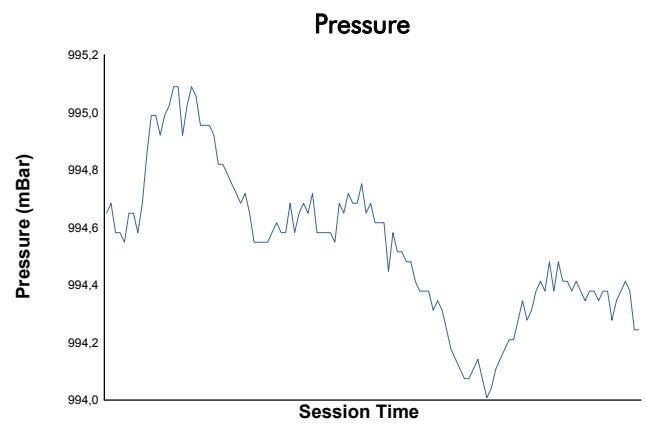

MISANO
TROFEO PIRELLI
Test 1
Weather Report

Track Status: **WET**