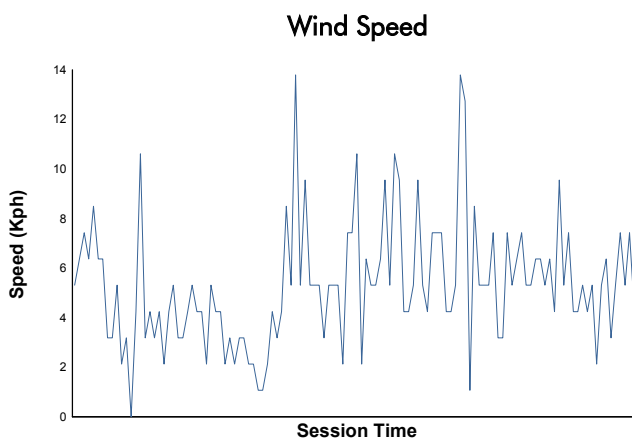

MISANO
TROFEO PIRELLI
Test 1
Weather Report

Track Status: **WET**