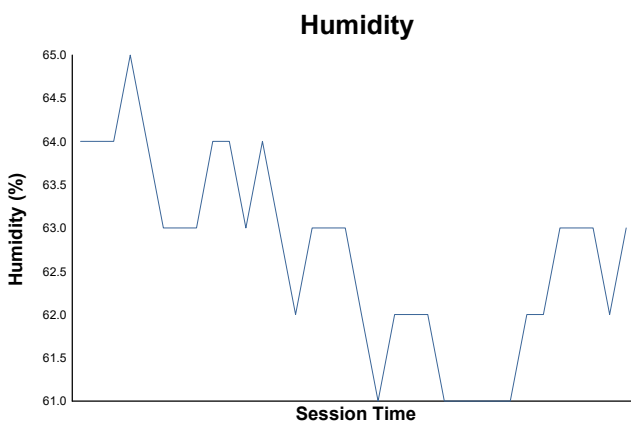

FERRARI CHALLENGE ASIA PACIFIC

MUGELLO

Race 1

Weather Report

Track Status: **DRY**