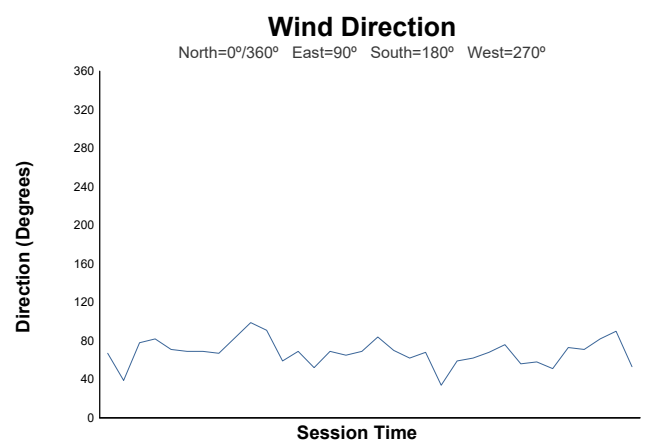

FERRARI CHALLENGE ASIA PACIFIC

MUGELLO

Race 1

Weather Report

Track Status: **DRY**