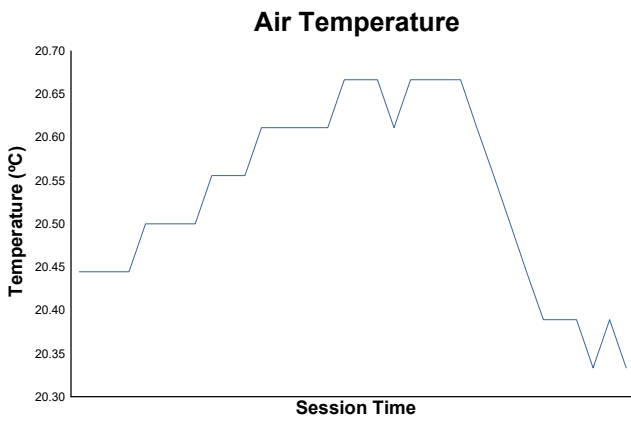

FERRARI CHALLENGE ASIA PACIFIC

MUGELLO

Race 1

Weather Report

Track Status: **DRY**