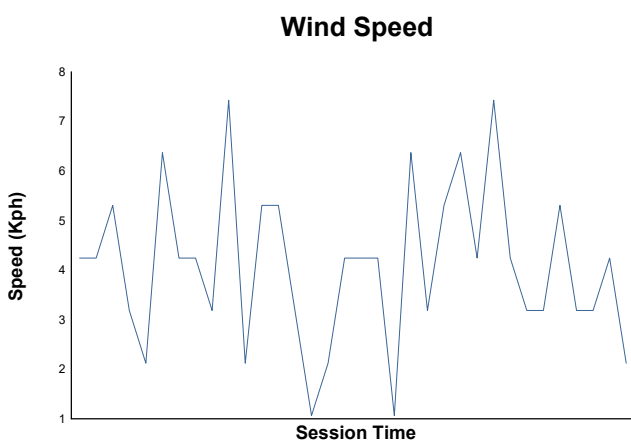

FERRARI CHALLENGE ASIA PACIFIC

MUGELLO

Race 1

Weather Report

Track Status: **DRY**