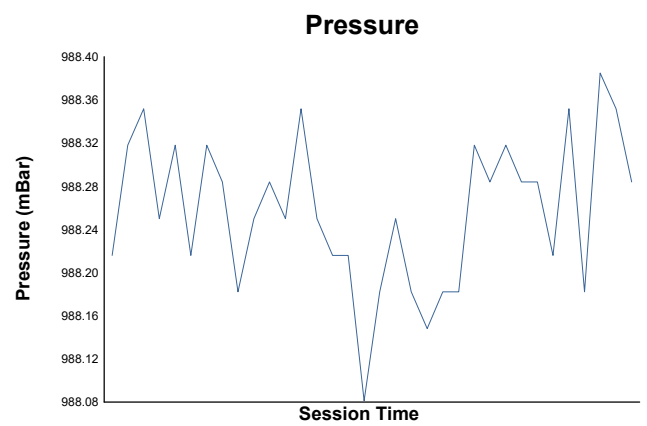

FERRARI CHALLENGE ASIA PACIFIC

MUGELLO

Race 1

Weather Report

Track Status: **DRY**