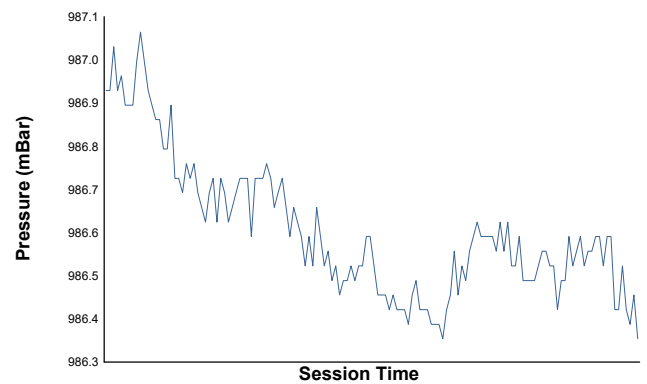

MUGELLO

FERRARI CHALLENGE ASIA PACIFIC

Test 2

Weather Report

Air Temperature

Track Temperature

Humidity

Pressure

Wind Speed

Wind Direction

Track Status: **DRY**