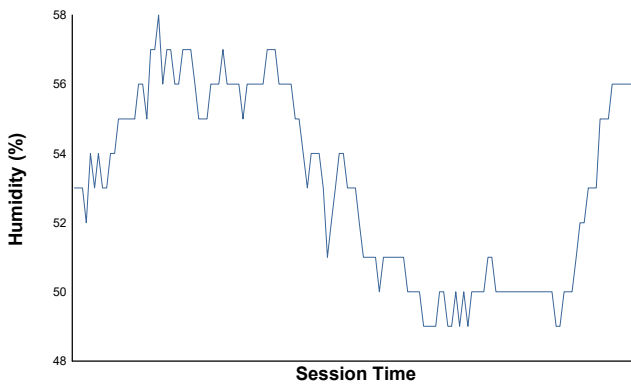

MUGELLO

FERRARI CHALLENGE ASIA PACIFIC

Test 2

Weather Report

Air Temperature

Track Temperature

Humidity

Pressure

Wind Speed

Wind Direction

Track Status: **DRY**