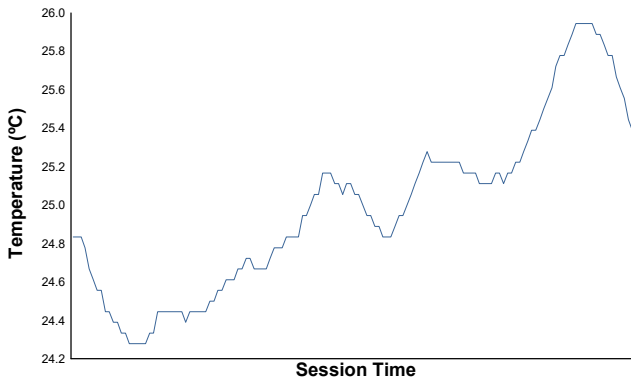

MUGELLO

FERRARI CHALLENGE ASIA PACIFIC

Test 2

Weather Report

Air Temperature

Track Temperature

Humidity

Pressure

Wind Speed

Wind Direction

Track Status: **DRY**