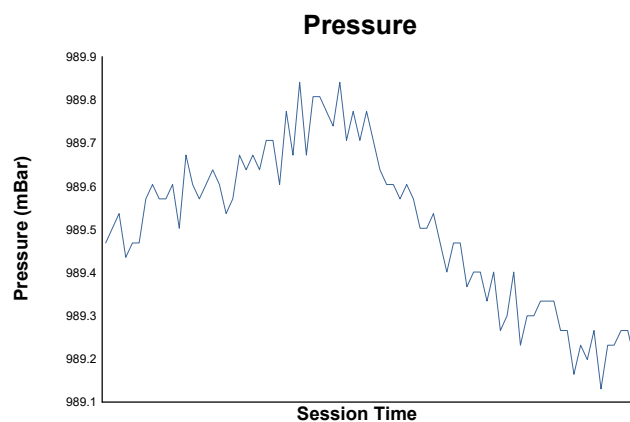

MUGELLO

FERRARI CHALLENGE NA/APAC

Test 1

Weather Report

Track Status: **DRY**