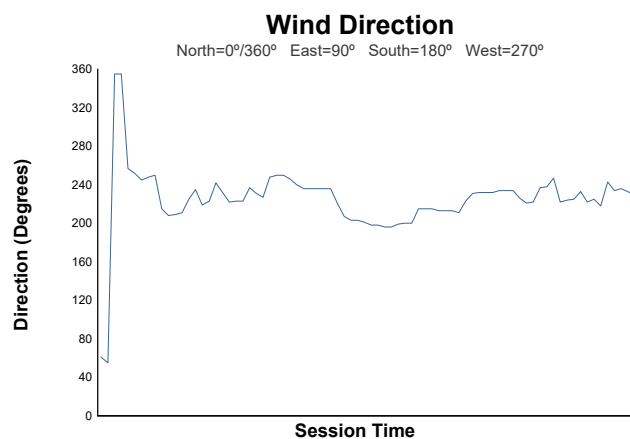

MUGELLO

FERRARI CHALLENGE NA/APAC

Test 1

Weather Report

Track Status: **DRY**