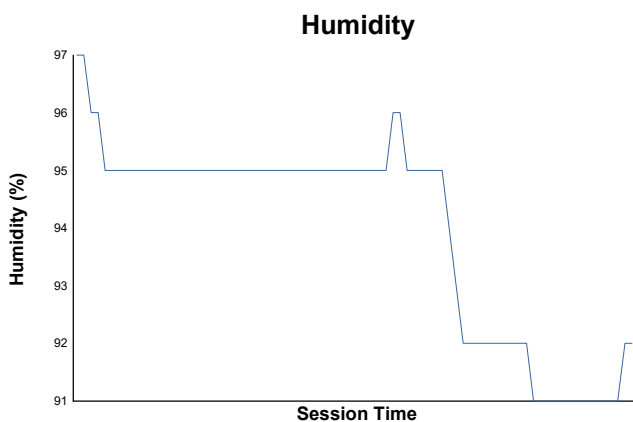

MUGELLO

FERRARI CHALLENGE NA/APAC

Test 1

Weather Report

Track Status: **DRY**