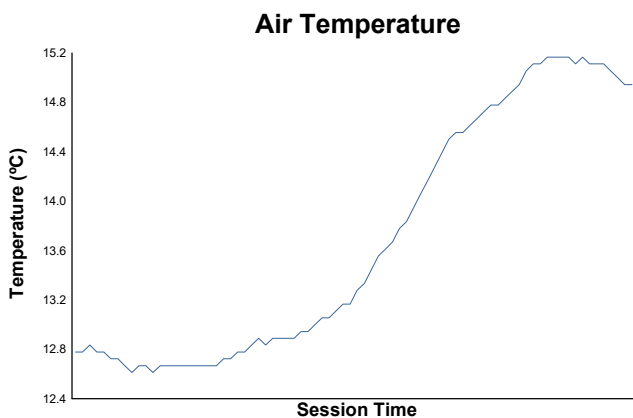

MUGELLO

FERRARI CHALLENGE NA/APAC

Test 1

Weather Report

Track Status: **DRY**