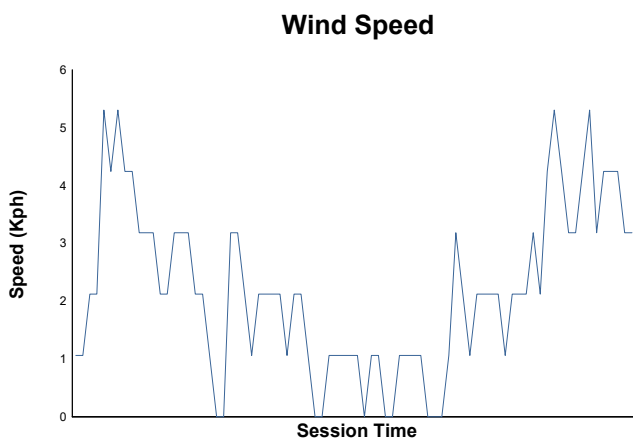

MUGELLO

FERRARI CHALLENGE NA/APAC

Test 1

Weather Report

Track Status: **DRY**