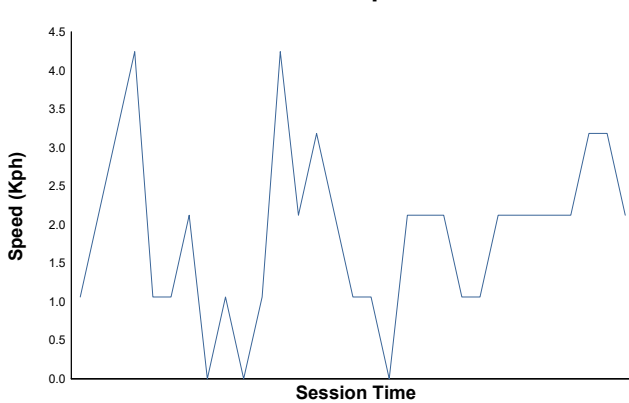

FERRARI CHALLENGE NORTH AMERICA

MUGELLO

Race 2

Weather Report

Air Temperature

Track Temperature

Humidity

Pressure

Wind Speed

Wind Direction

Track Status: **DRY**