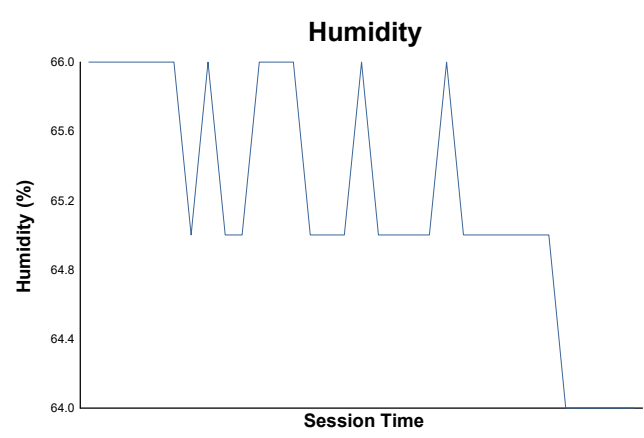

FERRARI CHALLENGE NORTH AMERICA MUGELLO Race 1

Weather Report

Track Status: **DRY**