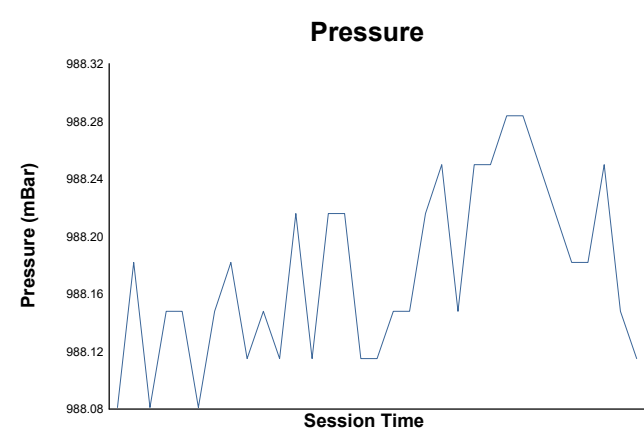

FERRARI CHALLENGE NORTH AMERICA MUGELLO Race 1

Weather Report

Track Status: **DRY**