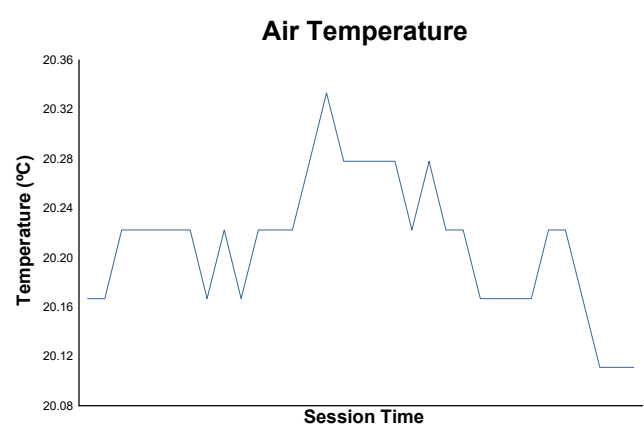

FERRARI CHALLENGE NORTH AMERICA MUGELLO Race 1

Weather Report

Track Status: **DRY**