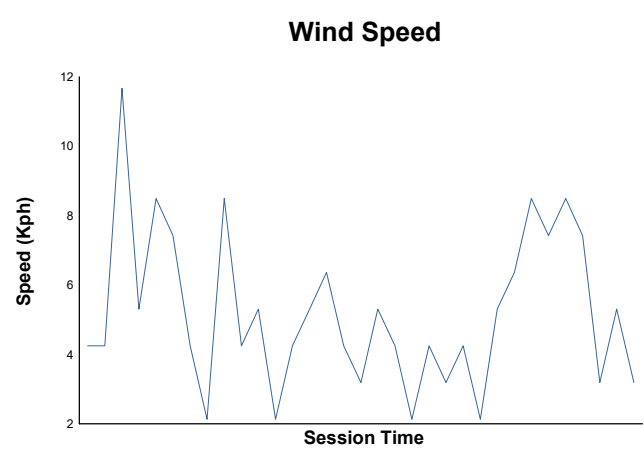

FERRARI CHALLENGE NORTH AMERICA MUGELLO Race 1

Weather Report

Track Status: **DRY**