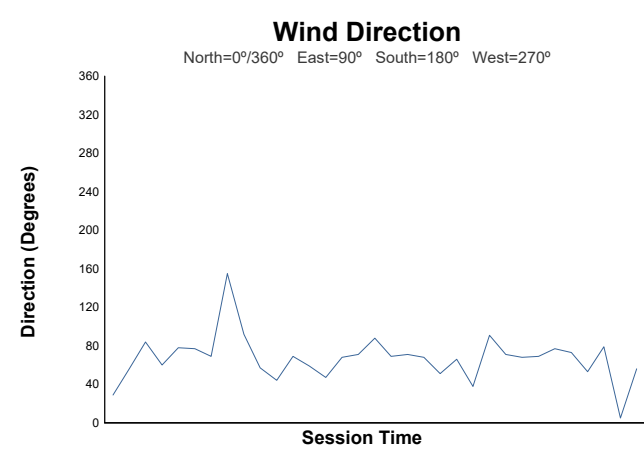

FERRARI CHALLENGE NORTH AMERICA MUGELLO Race 1

Weather Report

Track Status: **DRY**