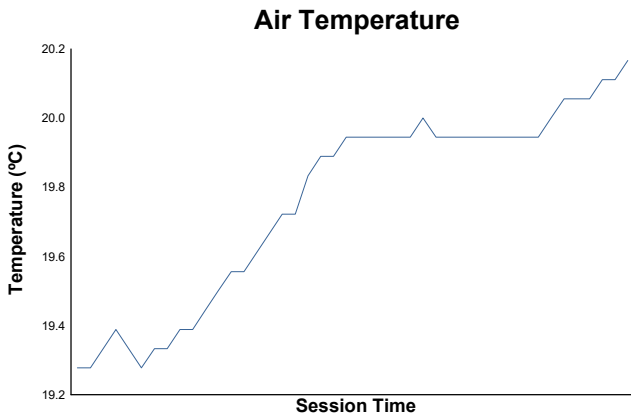

FERRARI CHALLENGE EUROPE

MUGELLO Qualifying 1

Weather Report

Track Status: **DRY**