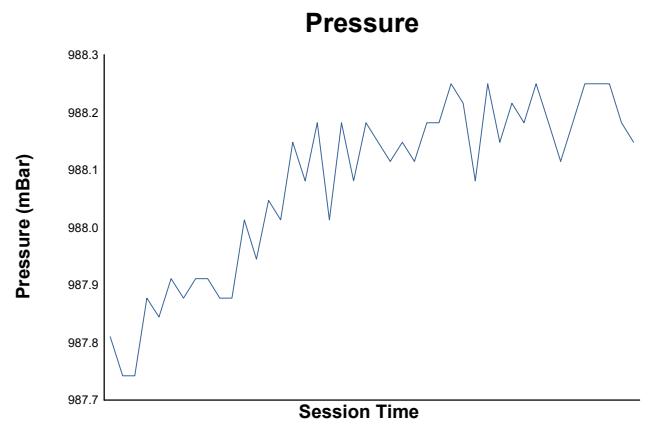

FERRARI CHALLENGE EUROPE

MUGELLO Qualifying 1

Weather Report

Track Status: **DRY**