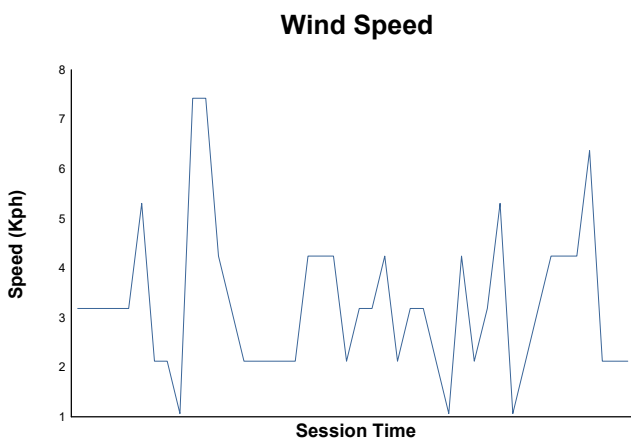

FERRARI CHALLENGE EUROPE

MUGELLO Qualifying 1

Weather Report

Track Status: **DRY**