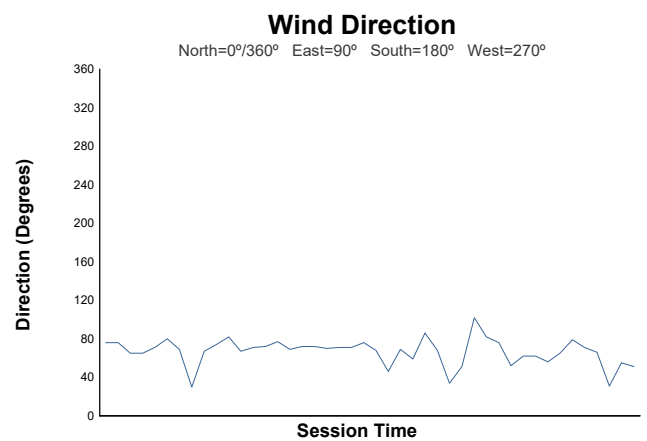

FERRARI CHALLENGE EUROPE

MUGELLO Qualifying 1

Weather Report

Track Status: **DRY**