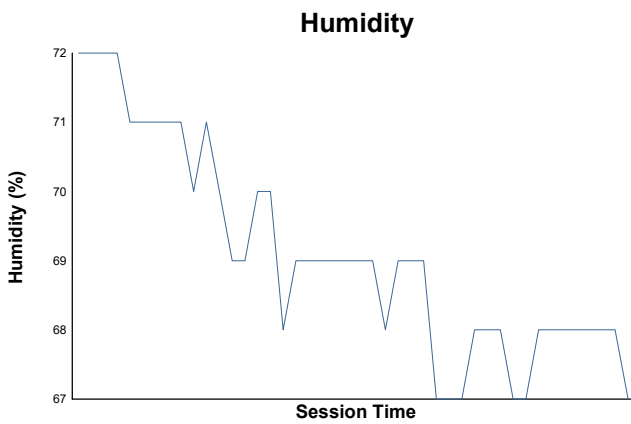

FERRARI CHALLENGE EUROPE

MUGELLO Qualifying 1

Weather Report

Track Status: **DRY**