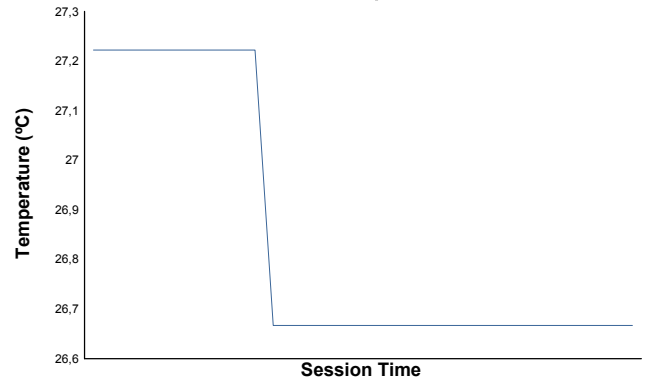

NÜRBURGRING COPPA SHELL Race 2

Weather Report

Air Temperature

Track Temperature

Humidity

Pressure

Wind Speed

Wind Direction