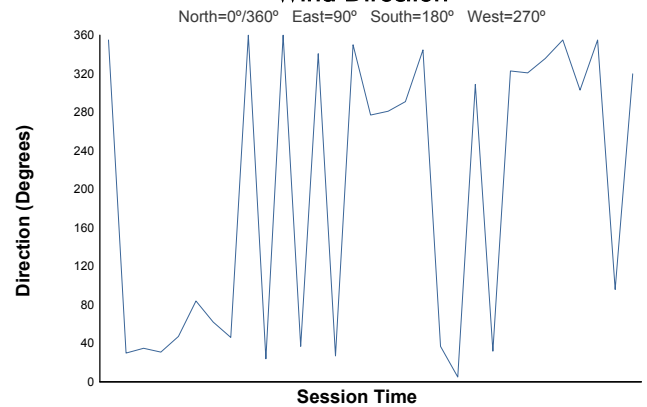

NÜRBURGRING COPPA SHELL Race 2

Weather Report

Air Temperature

Track Temperature

Humidity

Pressure

Wind Speed

Wind Direction

Track Status: **DRY**