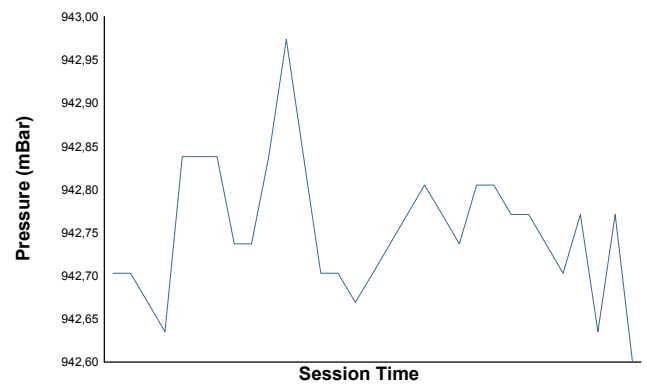

NÜRBURGRING COPPA SHELL Race 2

Weather Report

Air Temperature

Track Temperature

Humidity

Pressure

Wind Speed

Wind Direction