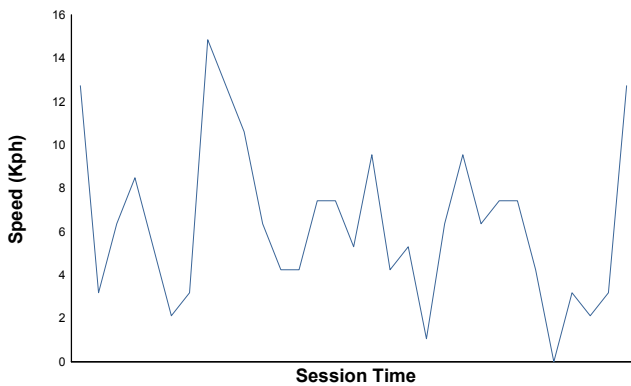

NÜRBURGRING COPPA SHELL Race 2

Weather Report

Air Temperature

Track Temperature

Humidity

Pressure

Wind Speed

Wind Direction