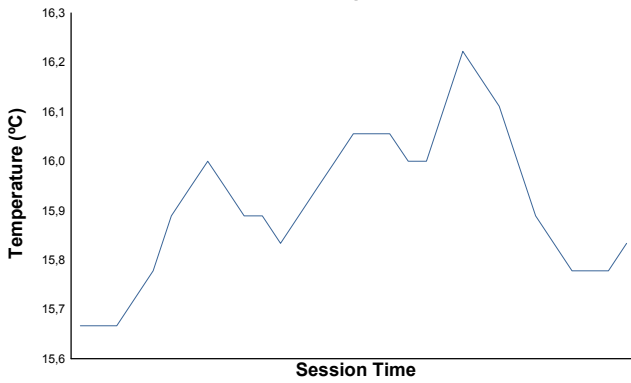

NÜRBURGRING COPPA SHELL Race 2

Weather Report

Air Temperature

Track Temperature

Humidity

Pressure

Wind Speed

Wind Direction