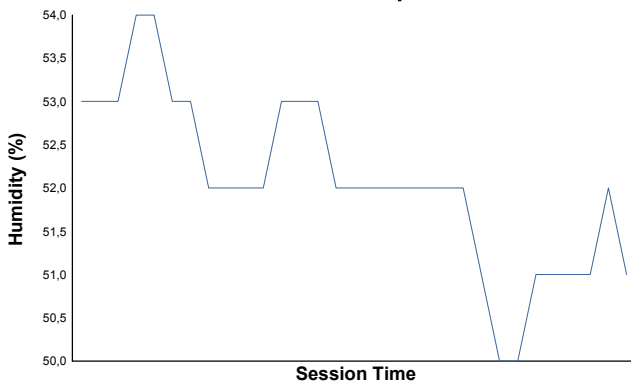

NÜRBURGRING COPPA SHELL Race 2

Weather Report

Air Temperature

Track Temperature

Humidity

Pressure

Wind Speed

Wind Direction