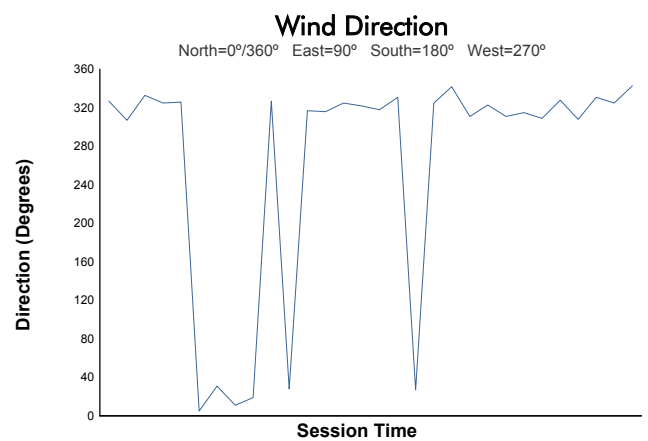

NÜRBURGRING COPPA SHELL Qualifying 2

Weather Report

Track Status: **DRY**