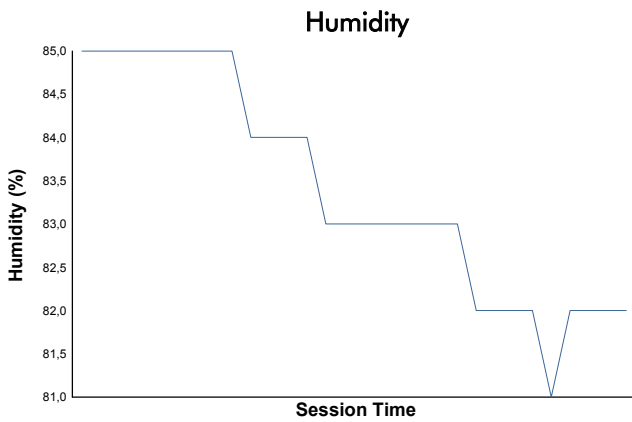

NÜRBURGRING COPPA SHELL Qualifying 2

Weather Report

Track Status: **DRY**