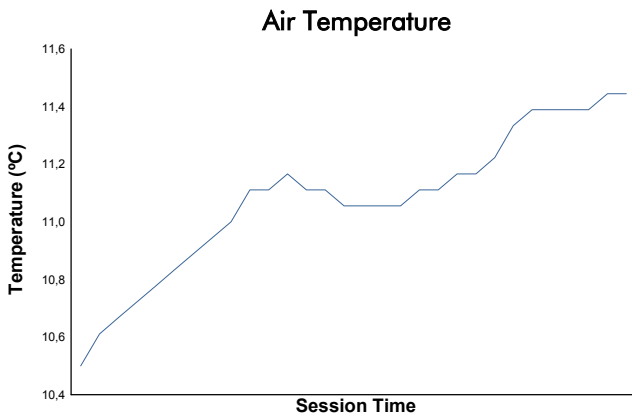

NÜRBURGRING COPPA SHELL Qualifying 2

Weather Report

Track Status: **DRY**