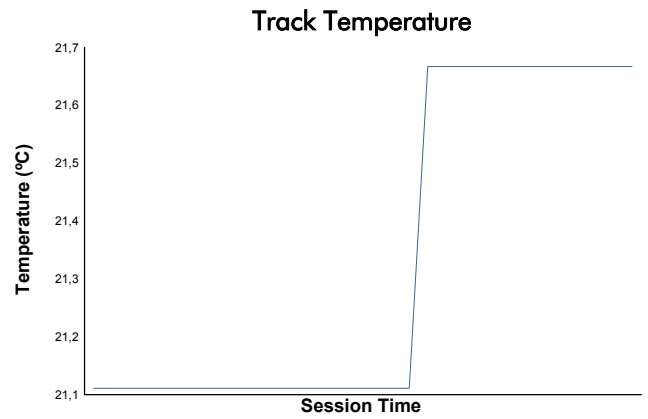

NÜRBURGRING COPPA SHELL Qualifying 2

Weather Report

Track Status: **DRY**