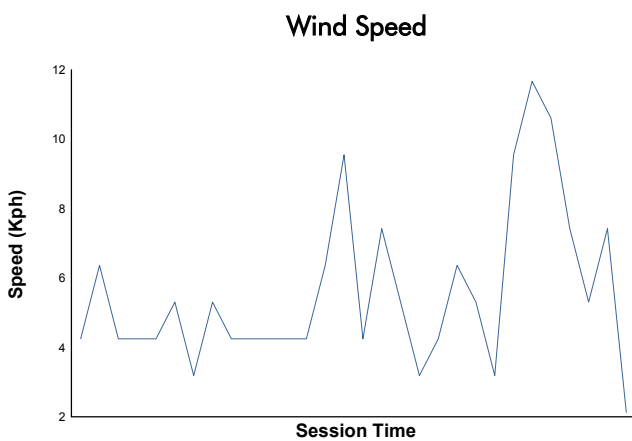

NÜRBURGRING COPPA SHELL Qualifying 2

Weather Report

Track Status: **DRY**