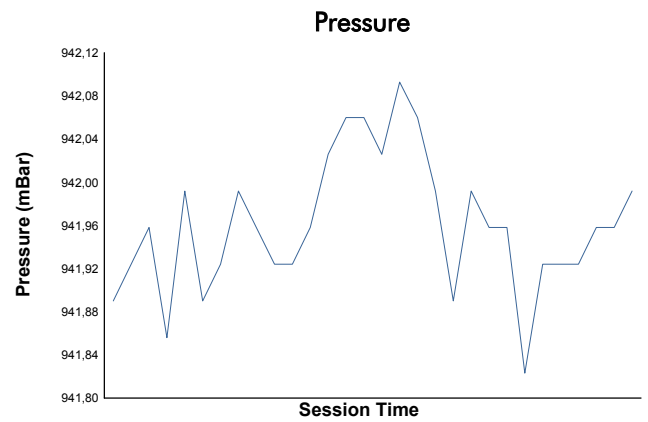

NÜRBURGRING COPPA SHELL Qualifying 2

Weather Report

Track Status: **DRY**