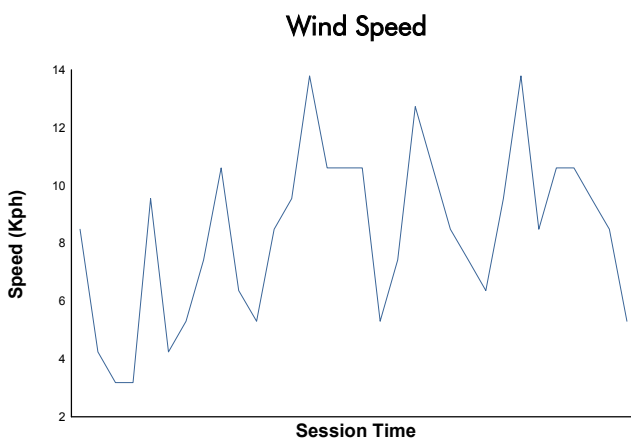

NÜRBURGRING COPPA SHELL Race 1

Weather Report

Track Status: **DRY**