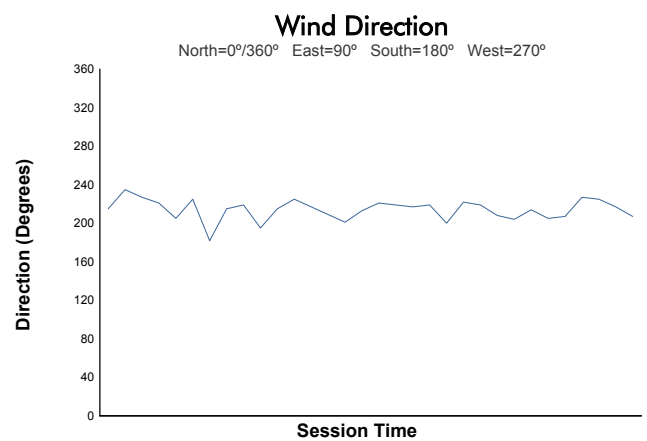

NÜRBURGRING COPPA SHELL Race 1

Weather Report

Track Status: **DRY**