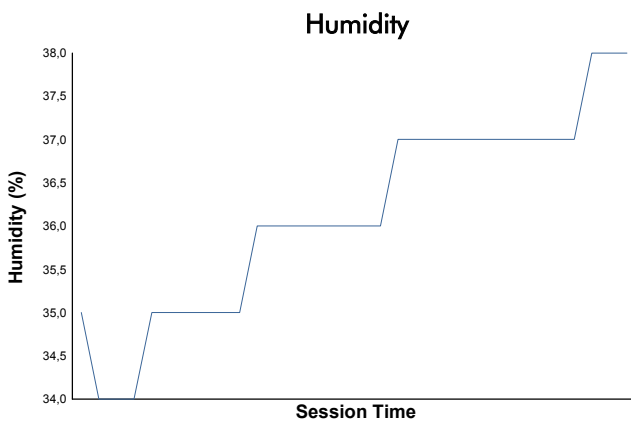

NÜRBURGRING COPPA SHELL Race 1

Weather Report

Track Status: **DRY**