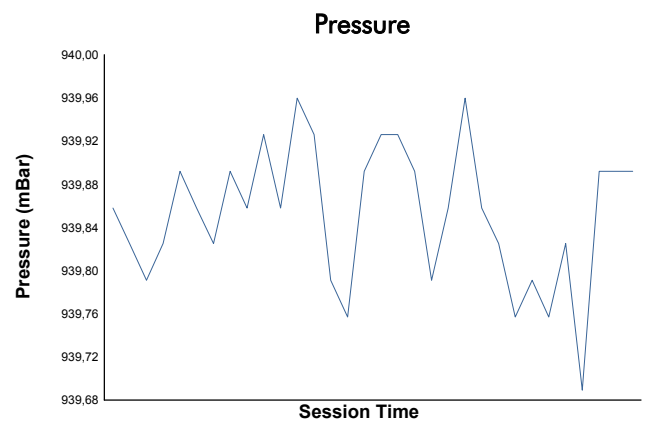

NÜRBURGRING COPPA SHELL Race 1

Weather Report

Track Status: **DRY**