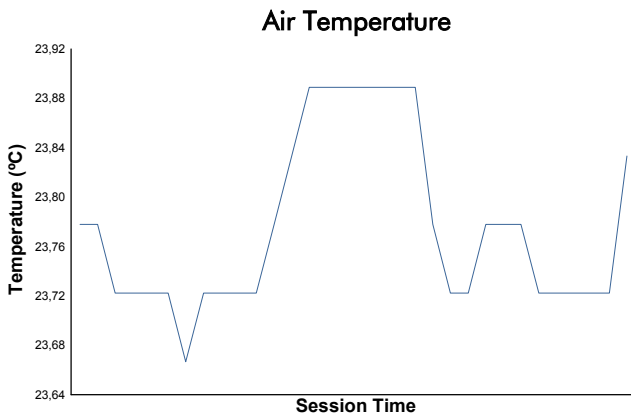

NÜRBURGRING COPPA SHELL Race 1

Weather Report

Track Status: **DRY**