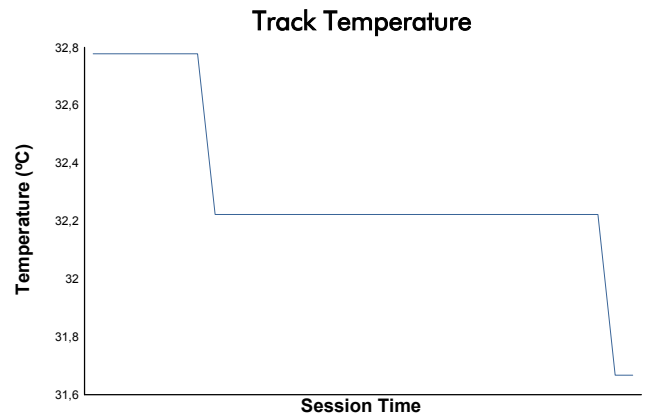

NÜRBURGRING COPPA SHELL Race 1

Weather Report

Track Status: **DRY**