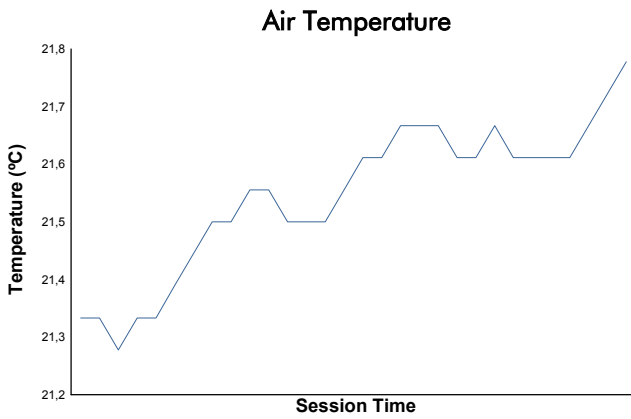

NÜRBURGRING COPPA SHELL Qualifying 1

Weather Report

Track Status: **DRY**