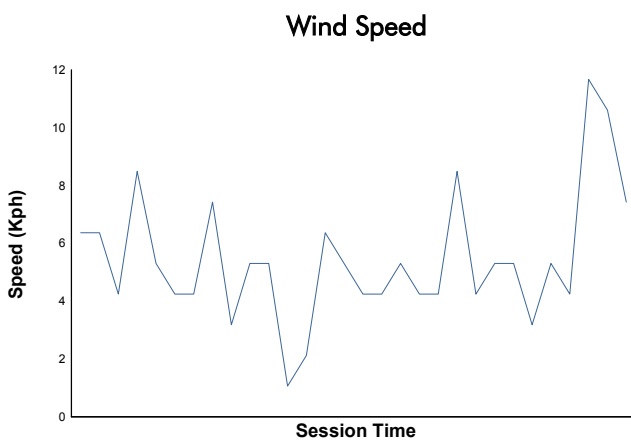

NÜRBURGRING COPPA SHELL Qualifying 1

Weather Report

Track Status: **DRY**