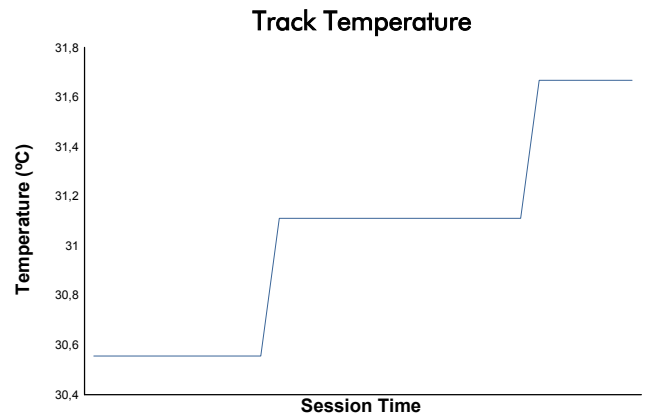

NÜRBURGRING COPPA SHELL Qualifying 1

Weather Report

Track Status: **DRY**