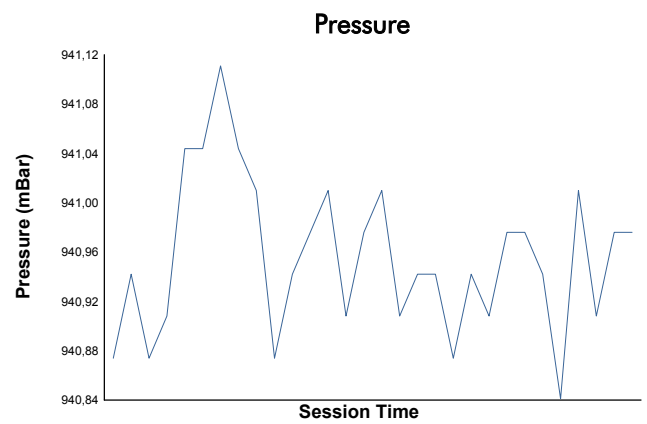

NÜRBURGRING COPPA SHELL Qualifying 1

Weather Report

Track Status: **DRY**