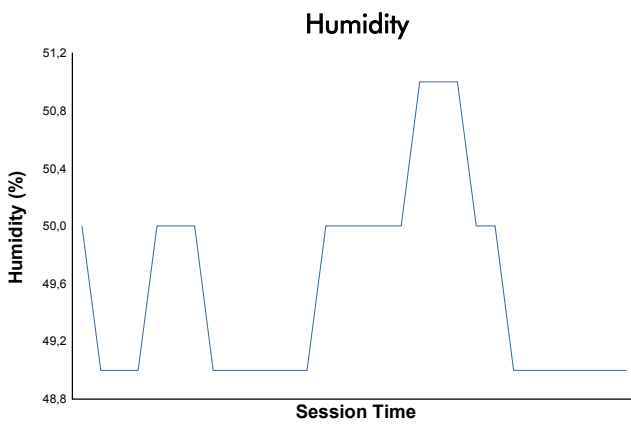

NÜRBURGRING COPPA SHELL Qualifying 1

Weather Report

Track Status: **DRY**