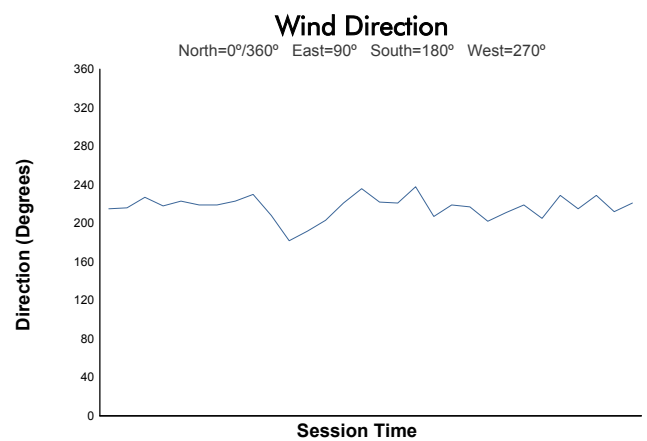

NÜRBURGRING COPPA SHELL Qualifying 1

Weather Report

Track Status: **DRY**