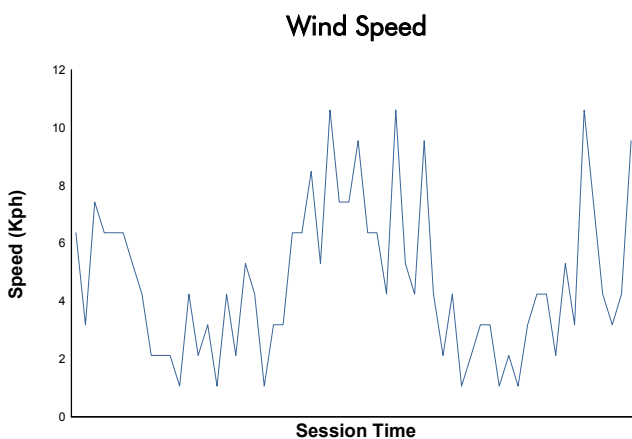

NÜRBURGRING
COPPA SHELL
Free Practice

Weather Report

Track Status: **DRY**