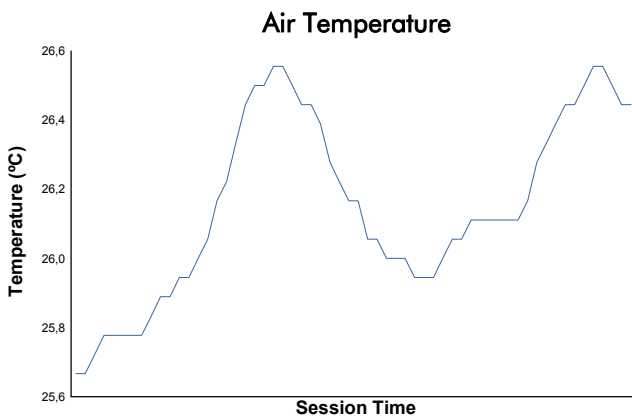

NÜRBURGRING
COPPA SHELL
Free Practice

Weather Report

Track Status: **DRY**