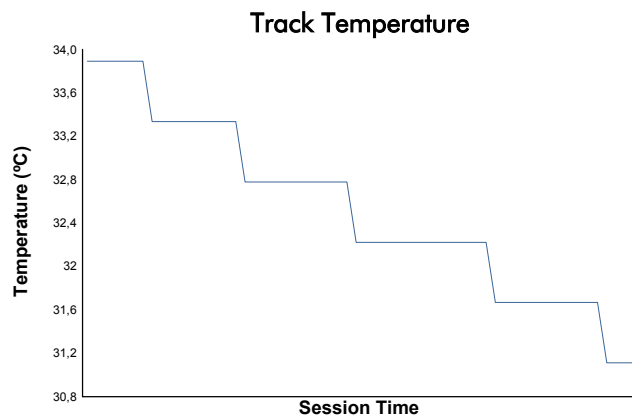

NÜRBURGRING
COPPA SHELL
Free Practice

Weather Report

Track Status: **DRY**