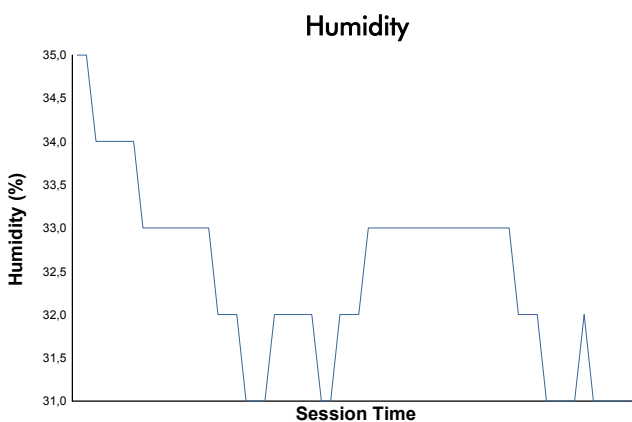

NÜRBURGRING
COPPA SHELL
Free Practice

Weather Report

Track Status: **DRY**