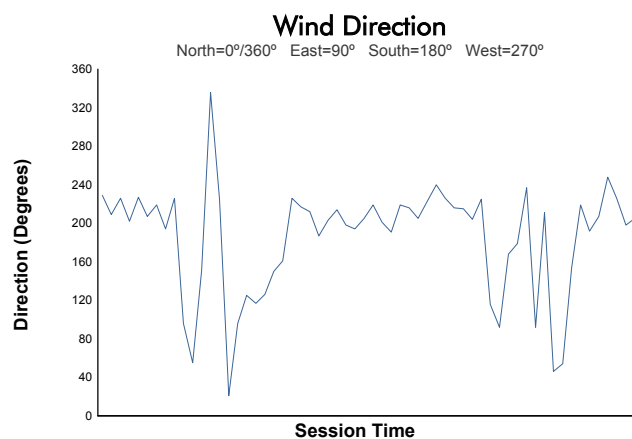

NÜRBURGRING
COPPA SHELL
Free Practice

Weather Report

Track Status: **DRY**