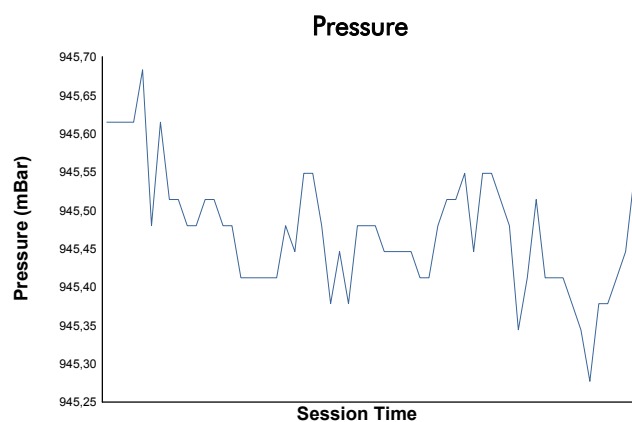

NÜRBURGRING
COPPA SHELL
Free Practice

Weather Report

Track Status: **DRY**