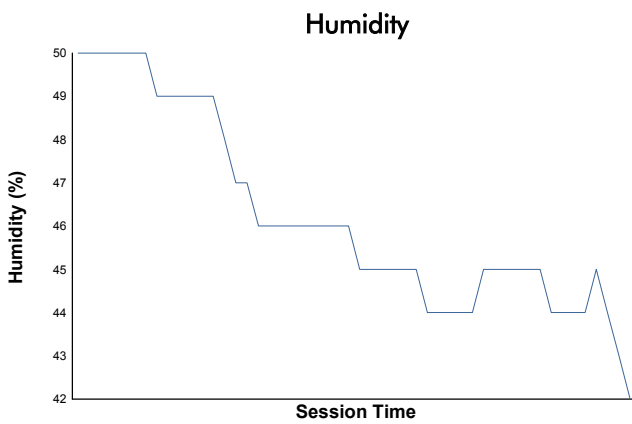

NÜRBURGRING COPPA SHELL Test 3

Weather Report

Track Status: **DRY**