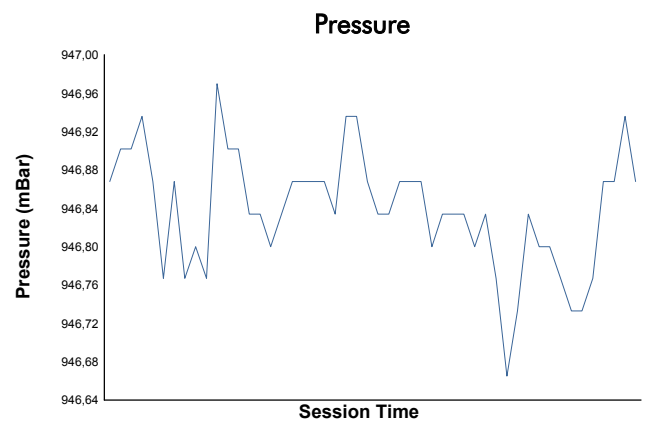

NÜRBURGRING COPPA SHELL Test 3

Weather Report

Track Status: **DRY**