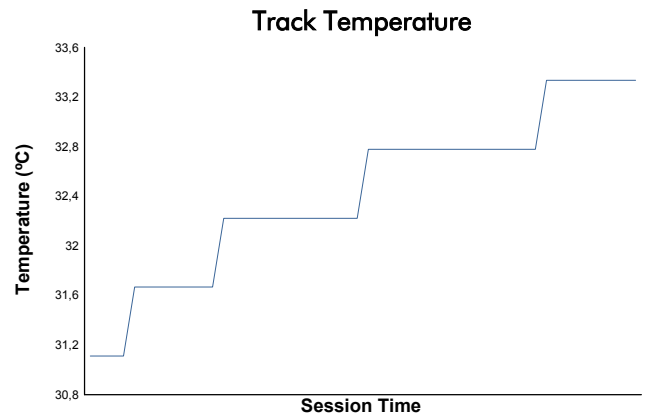

NÜRBURGRING COPPA SHELL Test 3

Weather Report

Track Status: **DRY**