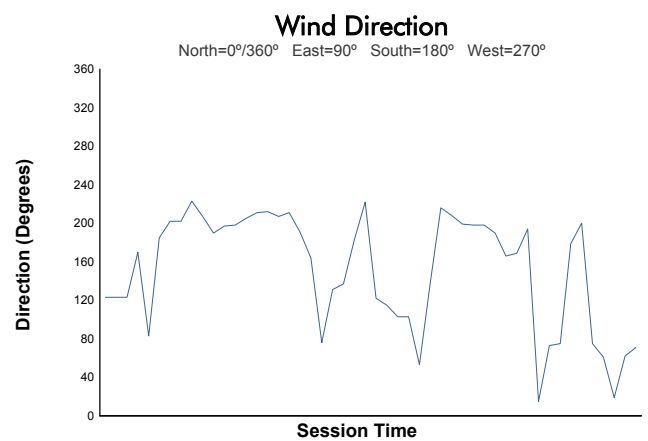

NÜRBURGRING COPPA SHELL Test 3

Weather Report

Track Status: **DRY**