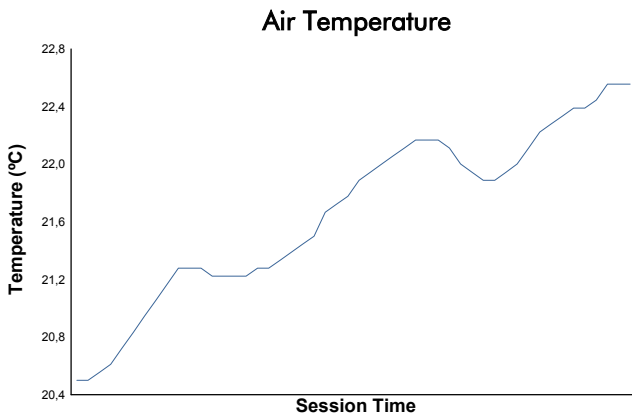

NÜRBURGRING COPPA SHELL Test 3

Weather Report

Track Status: **DRY**