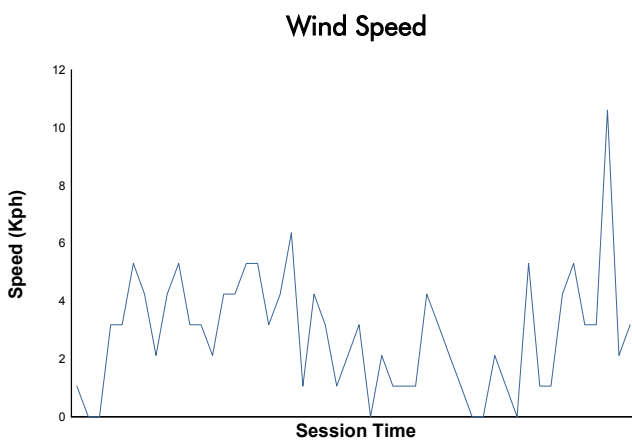

NÜRBURGRING COPPA SHELL Test 3

Weather Report

Track Status: **DRY**