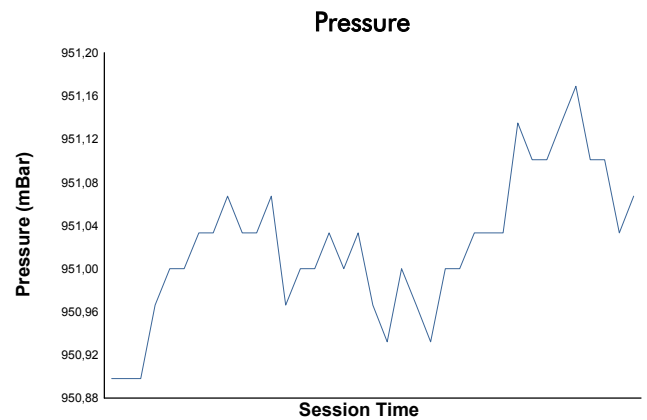

NÜRBURGRING COPPA SHELL Test 1

Weather Report

Track Status: **DRY**