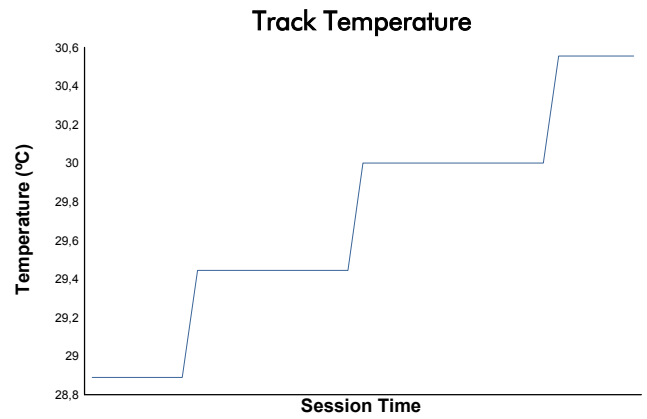

NÜRBURGRING COPPA SHELL Test 1

Weather Report

Track Status: **DRY**