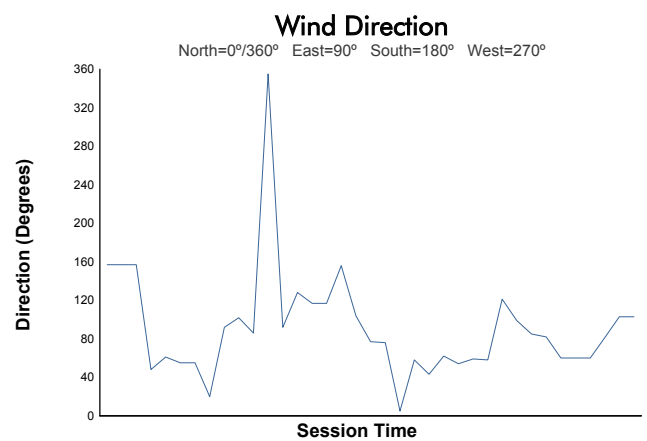

NÜRBURGRING COPPA SHELL Test 1

Weather Report

Track Status: **DRY**