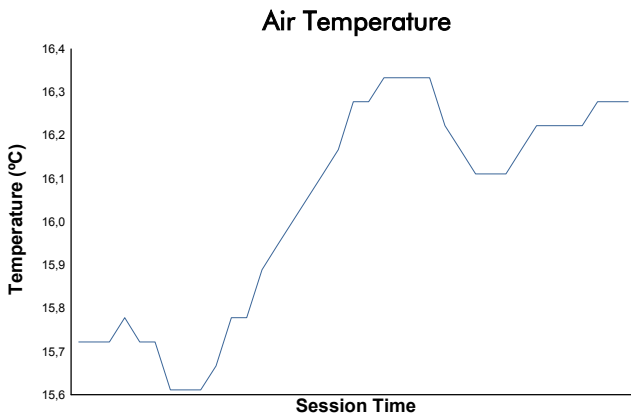

NÜRBURGRING COPPA SHELL Test 1

Weather Report

Track Status: **DRY**