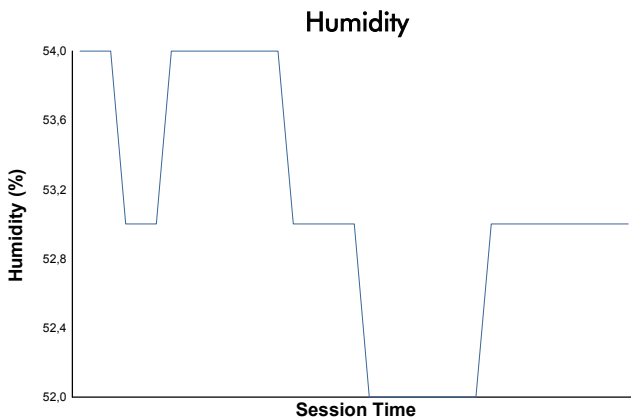

NÜRBURGRING COPPA SHELL Test 1

Weather Report

Track Status: **DRY**