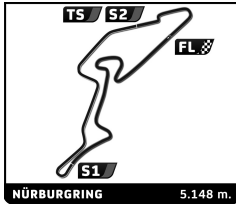

Trofeo **PIRELLI**

**HUBLLOT**

**TROFEO PIRELLI**  
**NÜRBURGRING**  
Race 2

Fastest Lap Sequence

Elapsed	No Driver	Team	Car	Class	Time	Kph	Lap
4:06.489	17 Louis PRETTE	Formula Racing	Ferrari 488 Challenge	P	<b>2:01.745</b>	152.2	2