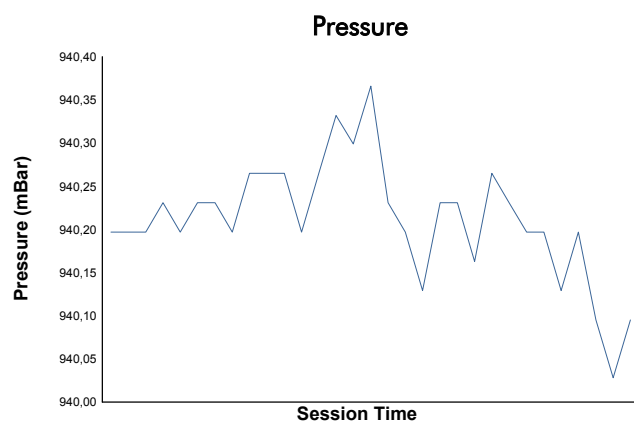

NÜRBURGRING TROFEO PIRELLI Race 1

Weather Report

Track Status: **DRY**