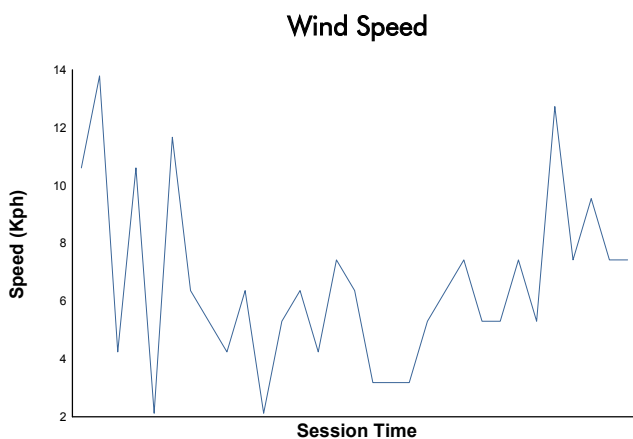

NÜRBURGRING TROFEO PIRELLI Race 1

Weather Report

Track Status: **DRY**