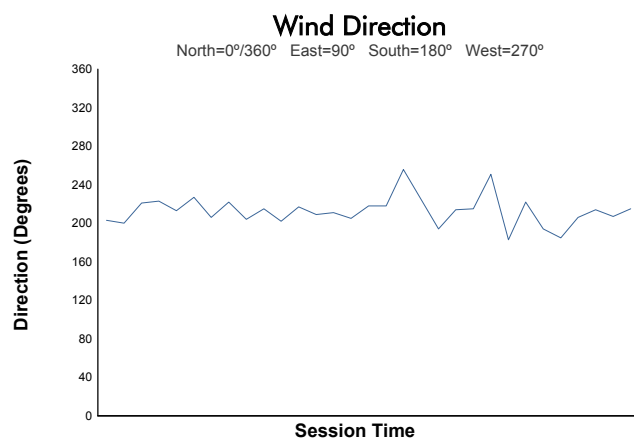

NÜRBURGRING TROFEO PIRELLI Race 1

Weather Report

Track Status: **DRY**