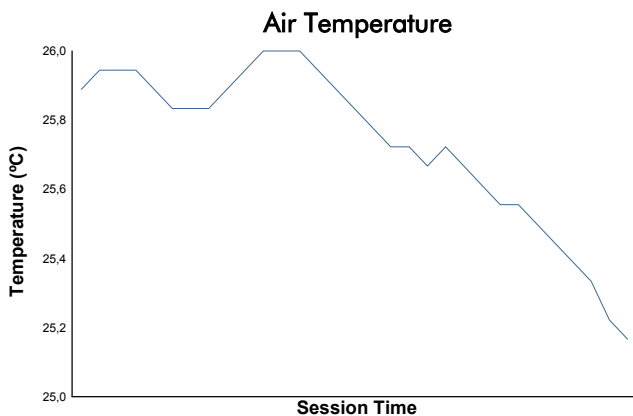

NÜRBURGRING TROFEO PIRELLI Race 1

Weather Report

Track Status: **DRY**