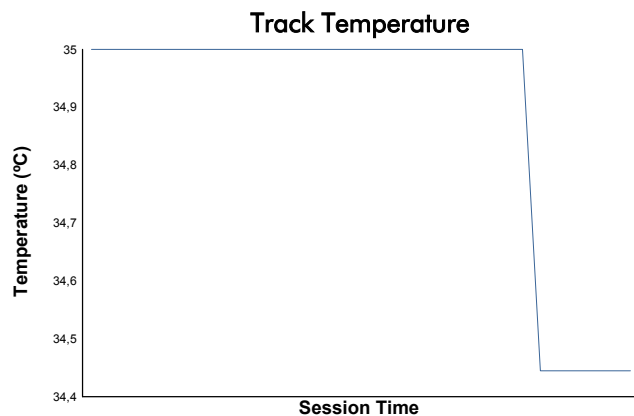

NÜRBURGRING TROFEO PIRELLI Race 1

Weather Report

Track Status: **DRY**