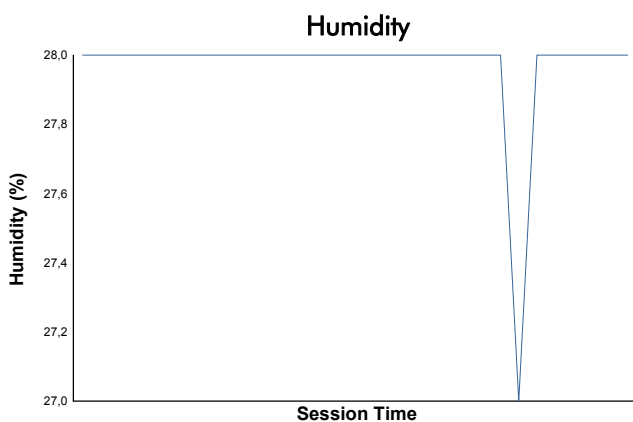

NÜRBURGRING TROFEO PIRELLI Race 1

Weather Report

Track Status: **DRY**