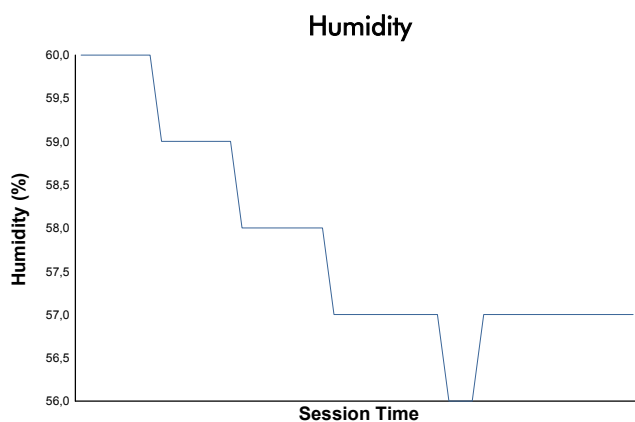

NÜRBURGRING TROFEO PIRELLI Test 3

Weather Report

Track Status: **DRY**