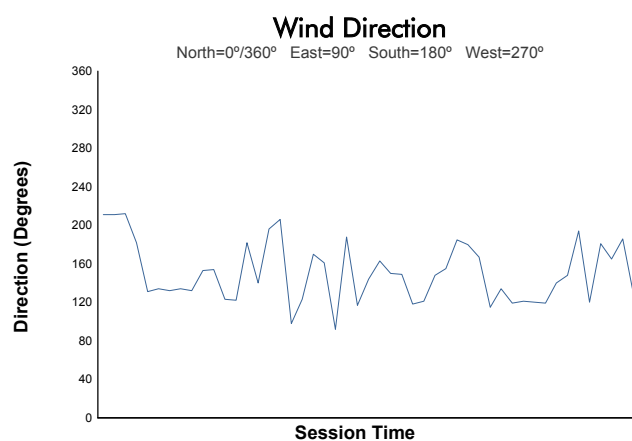

NÜRBURGRING TROFEO PIRELLI Test 3

Weather Report

Track Status: **DRY**