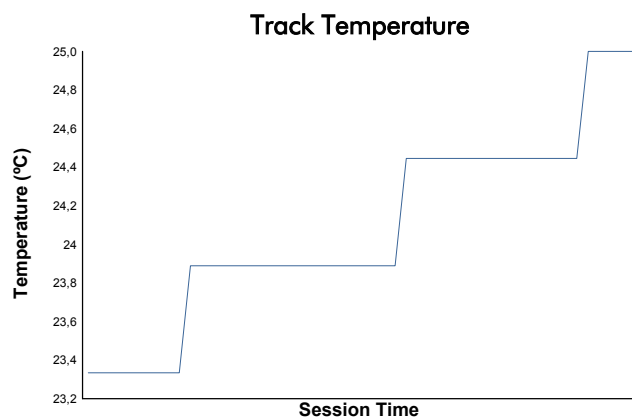

NÜRBURGRING TROFEO PIRELLI Test 3

Weather Report

Track Status: **DRY**