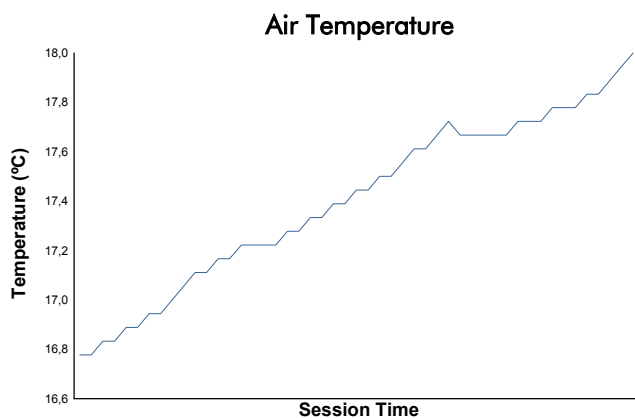

NÜRBURGRING TROFEO PIRELLI Test 3

Weather Report

Track Status: **DRY**