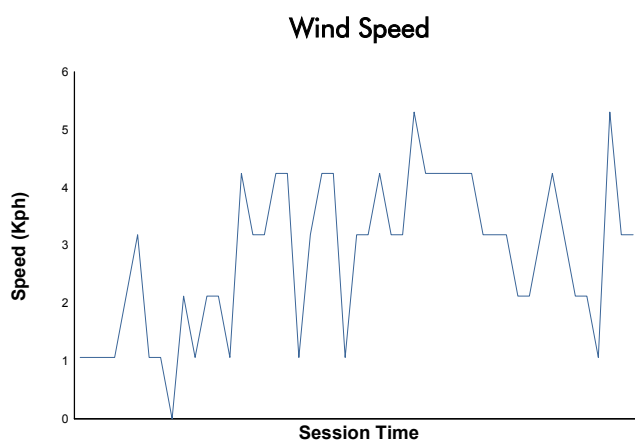

NÜRBURGRING TROFEO PIRELLI Test 3

Weather Report

Track Status: **DRY**