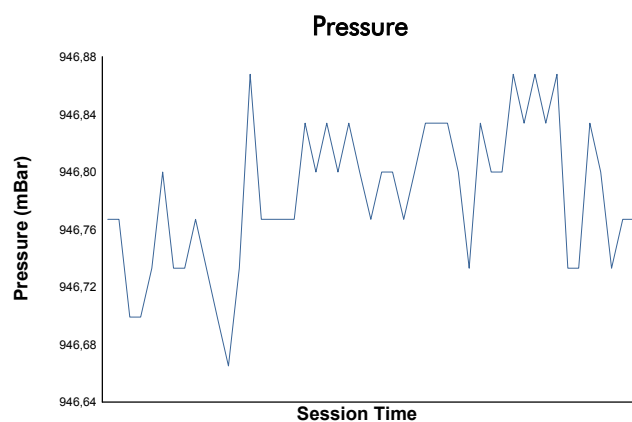

NÜRBURGRING TROFEO PIRELLI Test 3

Weather Report

Track Status: **DRY**