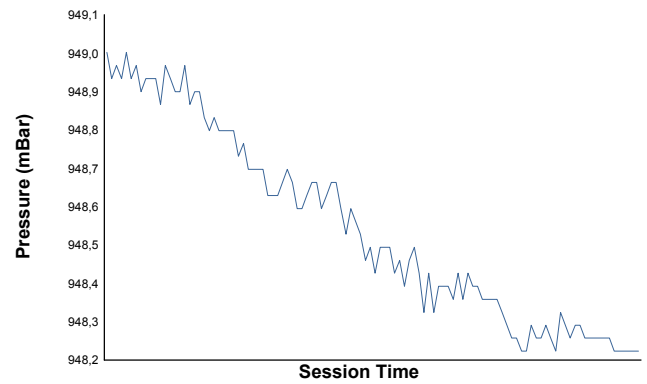

NÜRBURGRING TROFEO PIRELLI Test 2

Weather Report

Air Temperature

Track Temperature

Humidity

Pressure

Wind Speed

Wind Direction