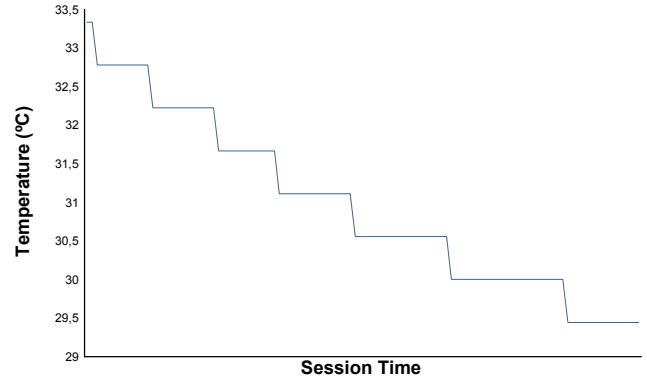

NÜRBURGRING TROFEO PIRELLI Test 2

Weather Report

Air Temperature

Track Temperature

Humidity

Pressure

Wind Speed

Wind Direction