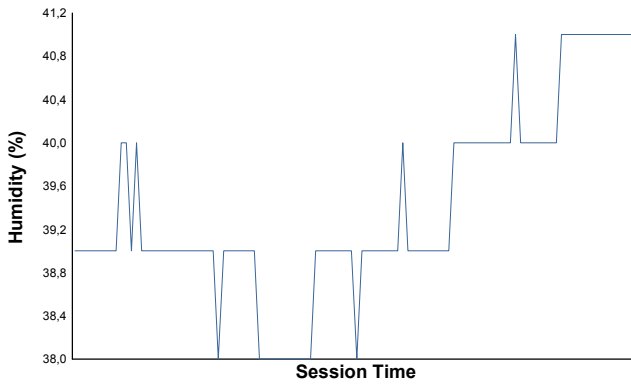

NÜRBURGRING TROFEO PIRELLI Test 2

Weather Report

Air Temperature

Track Temperature

Humidity

Pressure

Wind Speed

Wind Direction