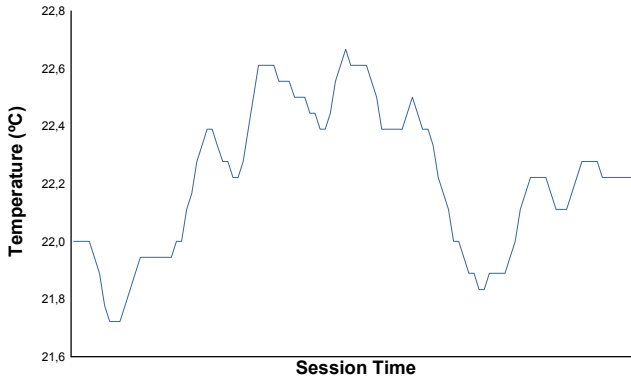

NÜRBURGRING TROFEO PIRELLI Test 2

Weather Report

Air Temperature

Track Temperature

Humidity

Pressure

Wind Speed

Wind Direction