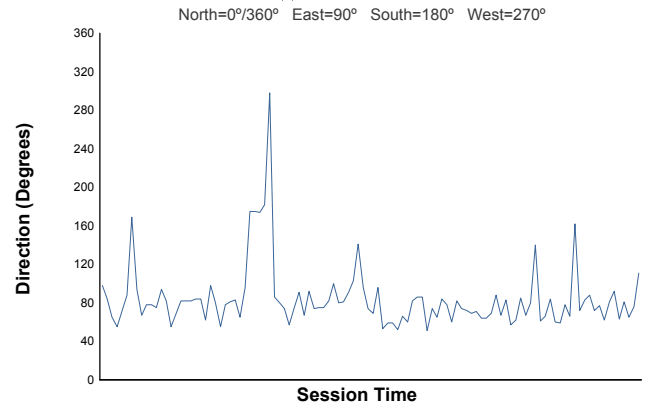

NÜRBURGRING TROFEO PIRELLI Test 2

Weather Report

Air Temperature

Track Temperature

Humidity

Pressure

Wind Speed

Wind Direction

Track Status: **DRY**