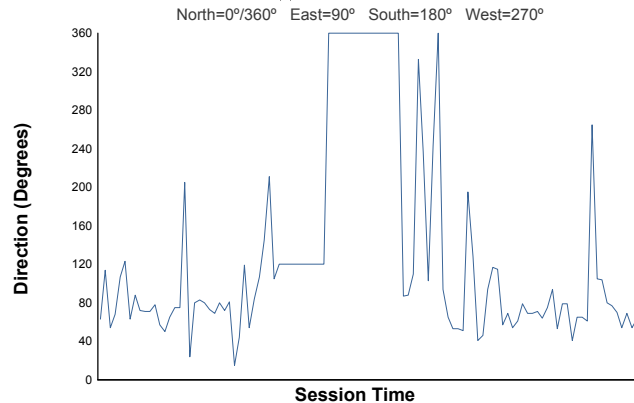

NÜRBURGRING TROFEO PIRELLI Test 1

Weather Report

Air Temperature

Track Temperature

Humidity

Pressure

Wind Speed

Wind Direction

Track Status: **DRY**