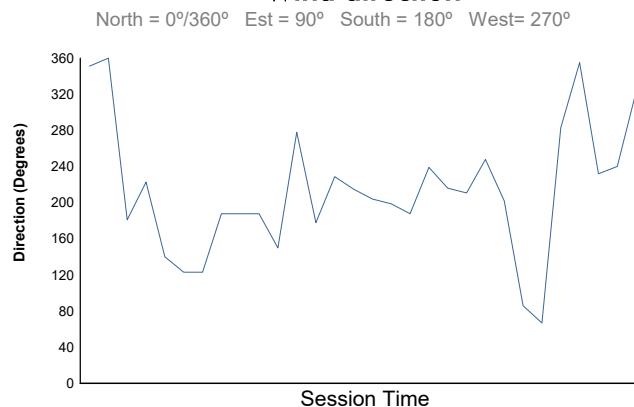

MONZA

FERRARI CHALLENGE EUROPE

Race 2

Weather Report

Air Temperature

Track Temperature

Humidity

Pressure

Wind Speed

Wind direction

Track Status: **DRY**