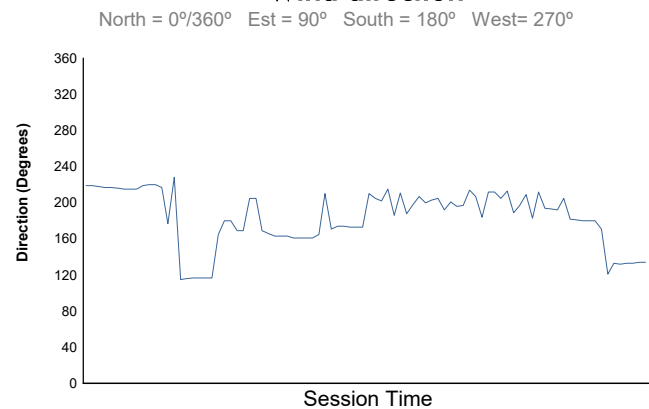

**MONZA**  
**FERRARI CHALLENGE EUROPE**  
 Test

Weather Report

**Air Temperature**

**Track Temperature**

**Humidity**

**Pressure**

**Wind Speed**

**Wind direction**

Track Status: **DRY**