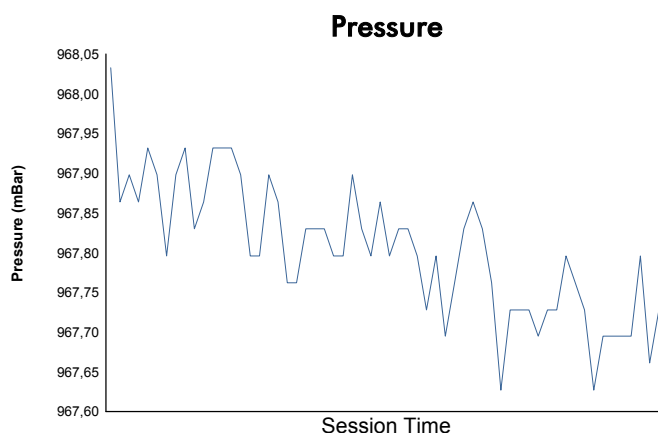

**SPA-FRANCORCHAMPS**  
**COPPA SHELL**  
 Free Practice

Weather Report

Track Status: **DRY**