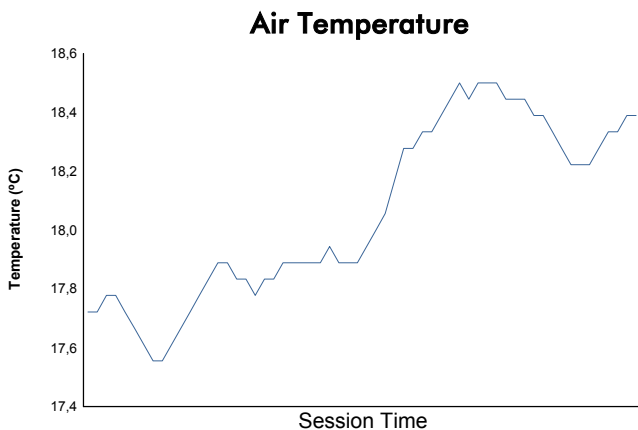

**SPA-FRANCORCHAMPS**  
**COPPA SHELL**  
 Free Practice

Weather Report

Track Status: **DRY**