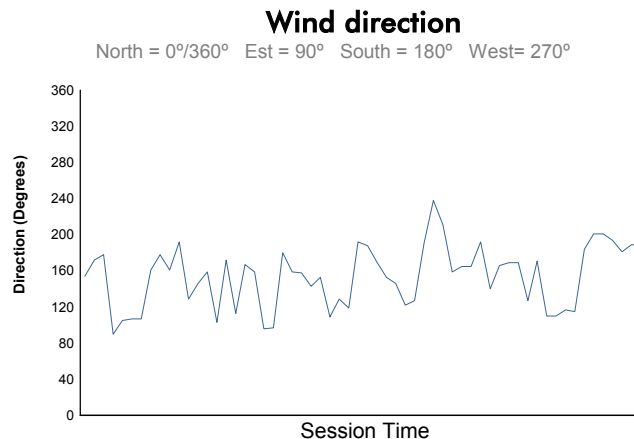

**SPA-FRANCORCHAMPS**  
**COPPA SHELL**  
 Free Practice

Weather Report

Track Status: **DRY**