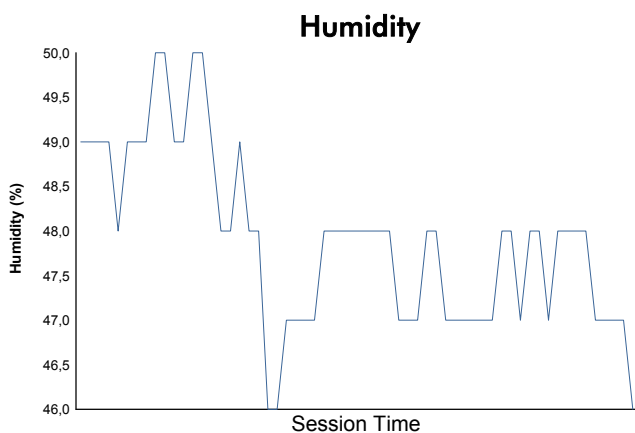

**SPA-FRANCORCHAMPS**  
**COPPA SHELL**  
 Free Practice

Weather Report

Track Status: **DRY**