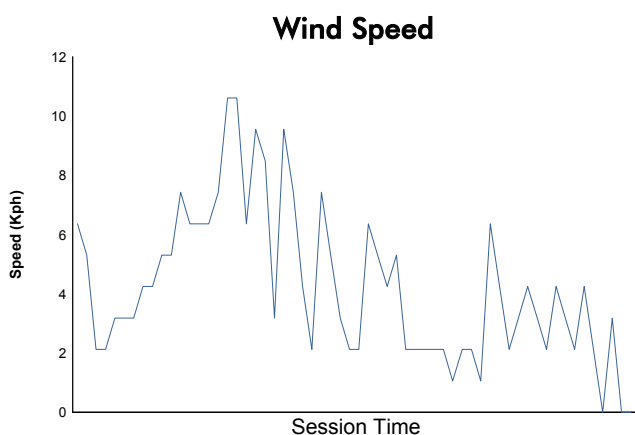

**SPA-FRANCORCHAMPS**  
**COPPA SHELL**  
 Free Practice

Weather Report

Track Status: **DRY**