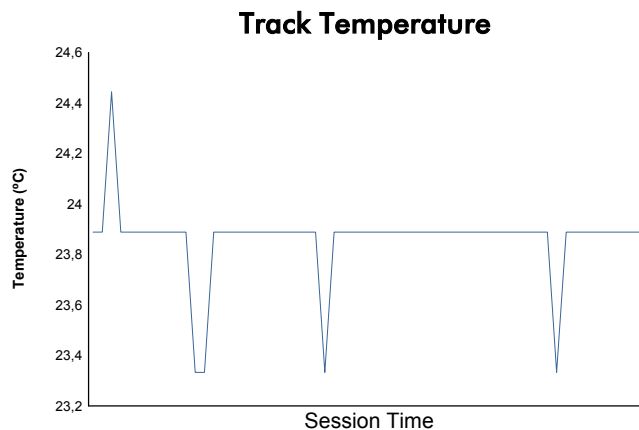

**SPA-FRANCORCHAMPS**  
**COPPA SHELL**  
 Free Practice

Weather Report

Track Status: **DRY**