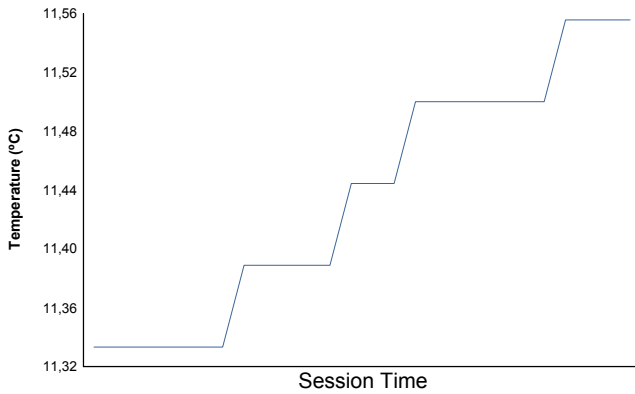

SPA-FRANCORCHAMPS
TROFEO PIRELLI
Race 2

Weather Report

Air Temperature

Track Temperature

Humidity

Pressure

Wind Speed

Wind direction