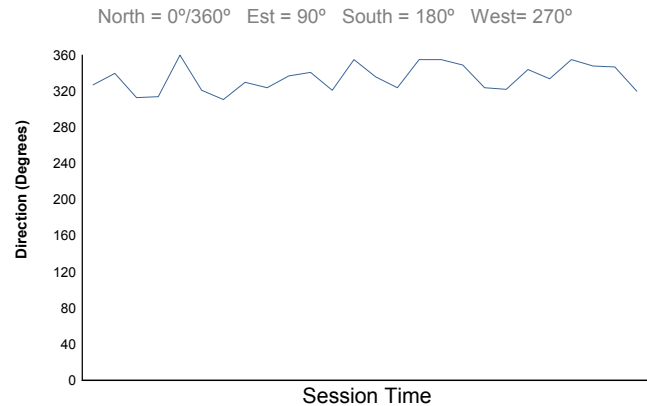

SPA-FRANCORCHAMPS
TROFEO PIRELLI
Race 2

Weather Report

Air Temperature

Track Temperature

Humidity

Pressure

Wind Speed

Wind direction