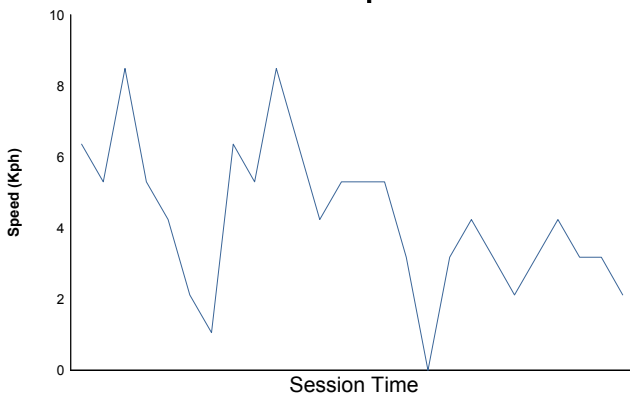

SPA-FRANCORCHAMPS
TROFEO PIRELLI
Race 2

Weather Report

Air Temperature

Track Temperature

Humidity

Pressure

Wind Speed

Wind direction