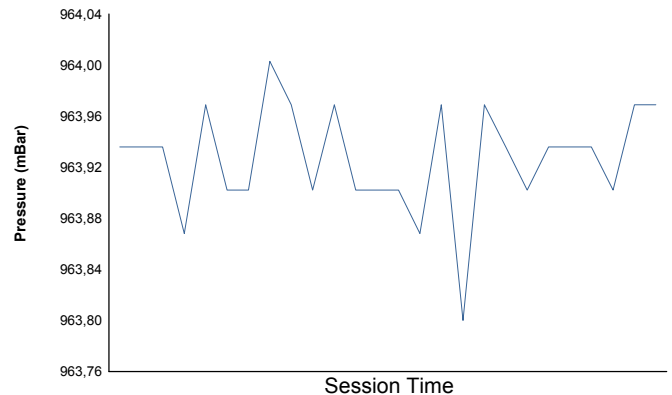

SPA-FRANCORCHAMPS
TROFEO PIRELLI
Race 2

Weather Report

Air Temperature

Track Temperature

Humidity

Pressure

Wind Speed

Wind direction