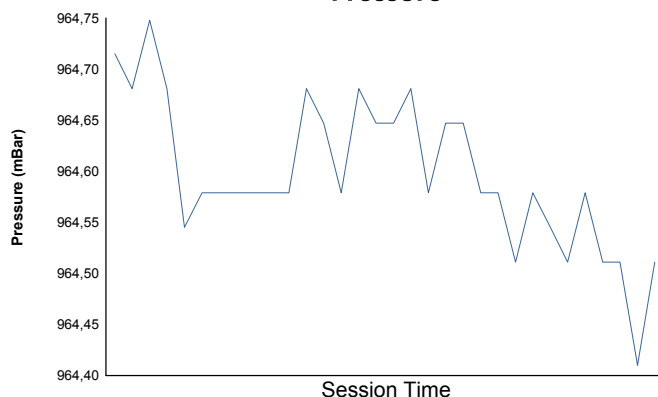

SPA-FRANCORCHAMPS

TROFEO PIRELLI

Race 1

Weather Report

Air Temperature

Track Temperature

Humidity

Pressure

Wind Speed

Wind direction

North = 0°/360° Est = 90° South = 180° West = 270°

Track Status: **DRY**