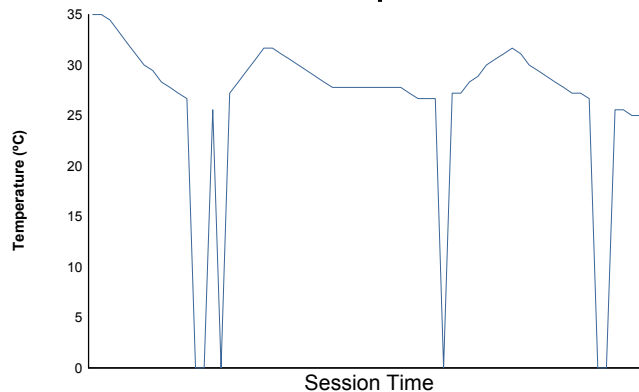

SPA-FRANCORCHAMPS
TROFEO PIRELLI
Free Practice

Weather Report

Air Temperature

Track Temperature

Humidity

Pressure

Wind Speed

Wind direction

North = 0°/360° Est = 90° South = 180° West = 270°

Track Status: **DRY**