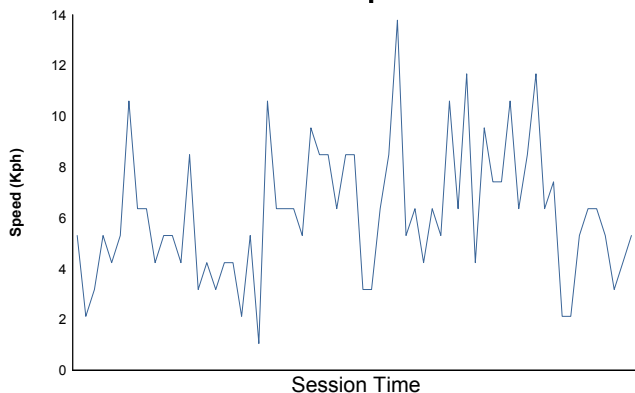

SPA-FRANCORCHAMPS
TROFEO PIRELLI
Free Practice

Weather Report

Air Temperature

Track Temperature

Humidity

Pressure

Wind Speed

Wind direction

North = 0°/360° Est = 90° South = 180° West = 270°

Track Status: **DRY**