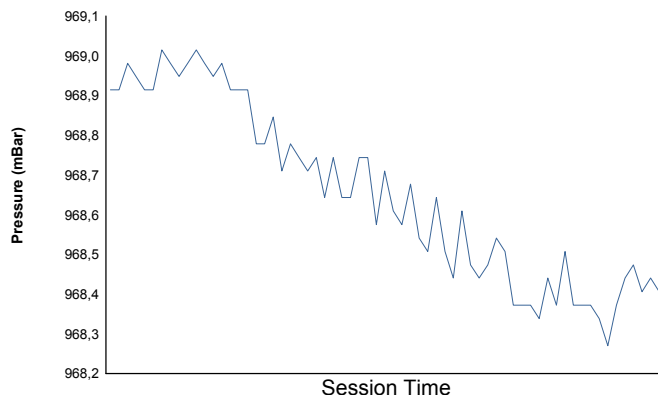

SPA-FRANCORCHAMPS
TROFEO PIRELLI
Free Practice

Weather Report

Air Temperature

Track Temperature

Humidity

Pressure

Wind Speed

Wind direction

North = 0°/360° Est = 90° South = 180° West = 270°

Track Status: **DRY**