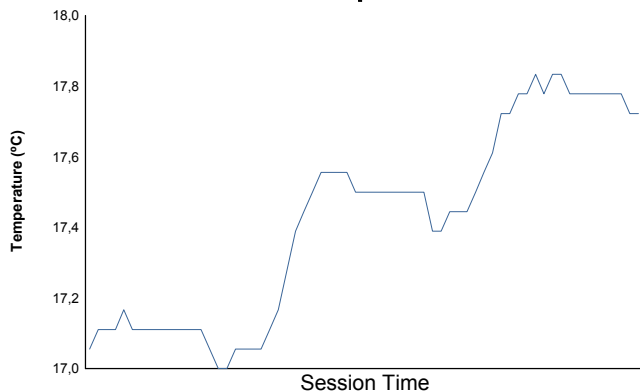

SPA-FRANCORCHAMPS
TROFEO PIRELLI
Free Practice

Weather Report

Air Temperature

Track Temperature

Humidity

Pressure

Wind Speed

Wind direction

North = 0°/360° Est = 90° South = 180° West = 270°

Track Status: **DRY**