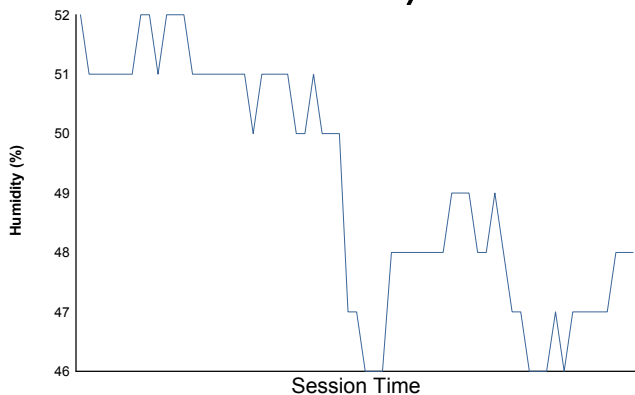

SPA-FRANCORCHAMPS
TROFEO PIRELLI
Free Practice

Weather Report

Air Temperature

Track Temperature

Humidity

Pressure

Wind Speed

Wind direction

North = 0°/360° Est = 90° South = 180° West = 270°

Track Status: **DRY**