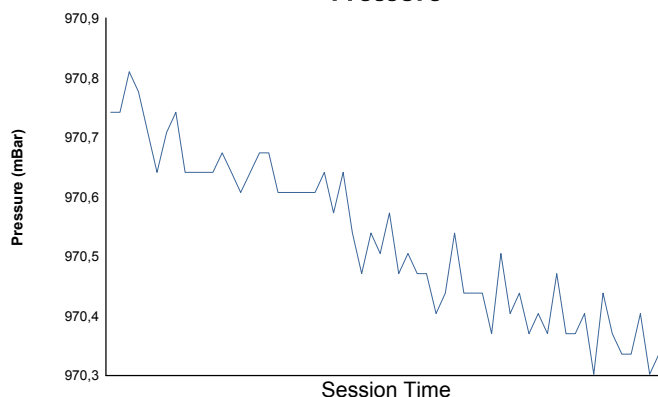

SPA-FRANCORCHAMPS

TROFEO PIRELLI

Test 3

Weather Report

Air Temperature

Track Temperature

Humidity

Pressure

Wind Speed

Wind direction

North = 0°/360° Est = 90° South = 180° West = 270°

Track Status: **DRY**